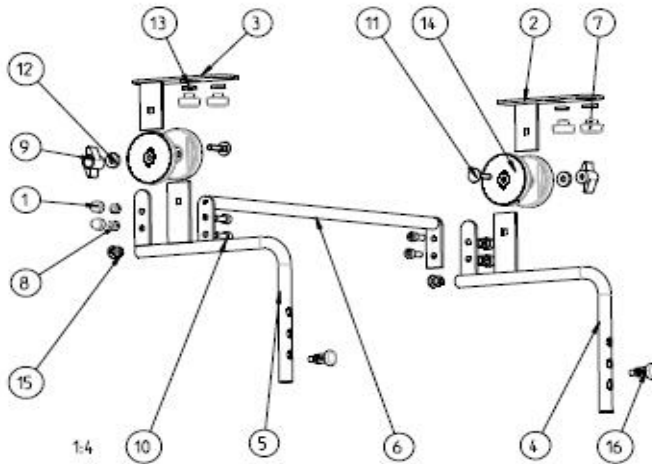

Spare parts playtray Swifty

PosNo	ArticleNo	description
1	6730120069905	Hexagon protection cap M 6
2	6800034010000	angle therapy table left Bj 06
3	6800034020000	angle therapy table right Bj 06
4	6800034140000	arm_t-table_S_09_right
5	6800034150000	arm_t-table_S_09_left
6	6800034130000	crossbar for table Swifty 09
7	6900000570000	knurled nut M 5 plastic black
8	6900000641000	self-locking nut zinc coated DIN 985 M6
9	6900000680000	wing nut M 6 plastic black
10	6930601650000	cylinder head screw DIN 912 M 6 x 16
11	6930602570000	round-head screw DIN 603 M 6 x 25
12	6970000060002	washer DIN 7349 6,4 - 17 x 3,0
13	6970000560000	washer plastic black 5,3 - 15 x 2,5
14	7502004009905	joint knee angle Easys/ Twist
15	7502019009905	plug backrest bow Easys
16	9700635100000	locking pin Easys