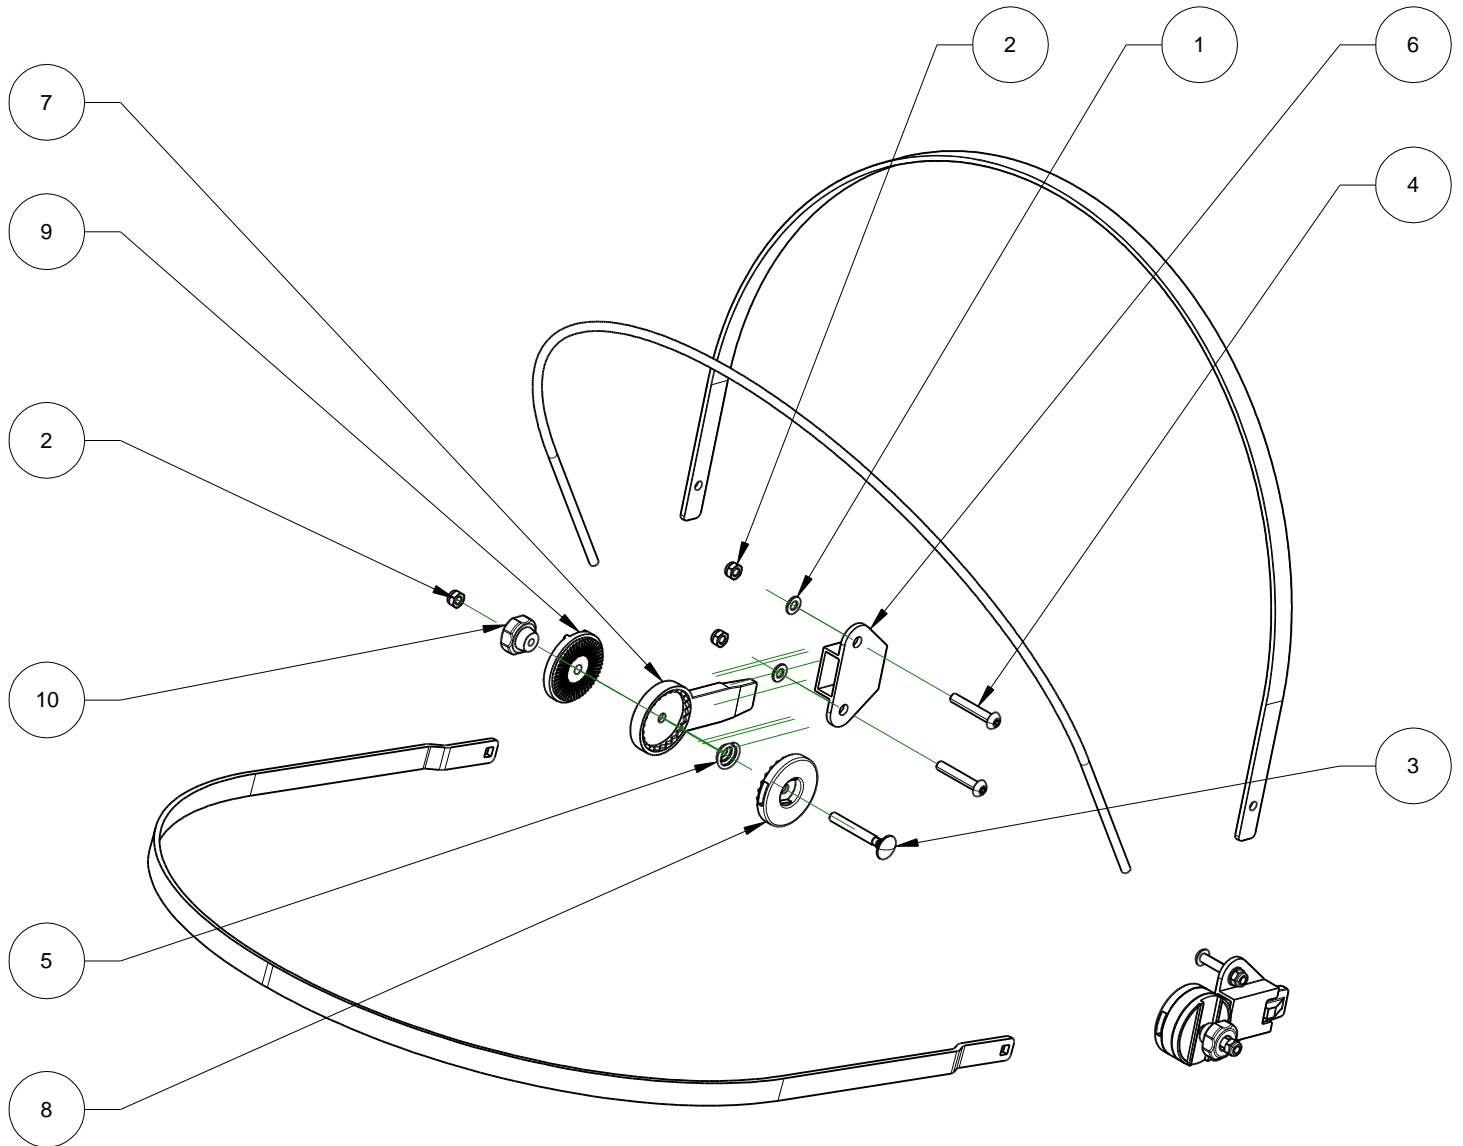

Snazzi Sun Canopy Parts List

Item Number	Part Number	Description	Qty Per Hood
1	MWFM050AZ	M5 Form A Washer (fits to pushchair)	4
2	N986M05Z	M5 Nylock Dome Nut (fits to pushchair)	6
3	CSHM05X040Z	M5 x 40 mm Coach Bolt	2
4	SKMB05X30Z	M5 x 30 mm Socket Button Bolt (fits to pushchair)	4
5	SN440087	Sun Canopy Spring	2
6	SZ23909	Sun Canopy Reciever Brackets (fits to pushchair)	2
7	SZ431090	Sun Canopy Insert Piece	2
8	SN433090	Serrated Disk For Flat Bar Large Teeth	2
9	SN435090	Serrated Disk For Flat Bar Small Teeth	2
10	SN76521M05	M5 Knurled Hand Wheel (21mm Dia) Open Ended	2
11	SZ6321	Sun Canopy Cover	1
12	SZ6322	Sun Canopy Frame Kit	1

Subject to technical alterations