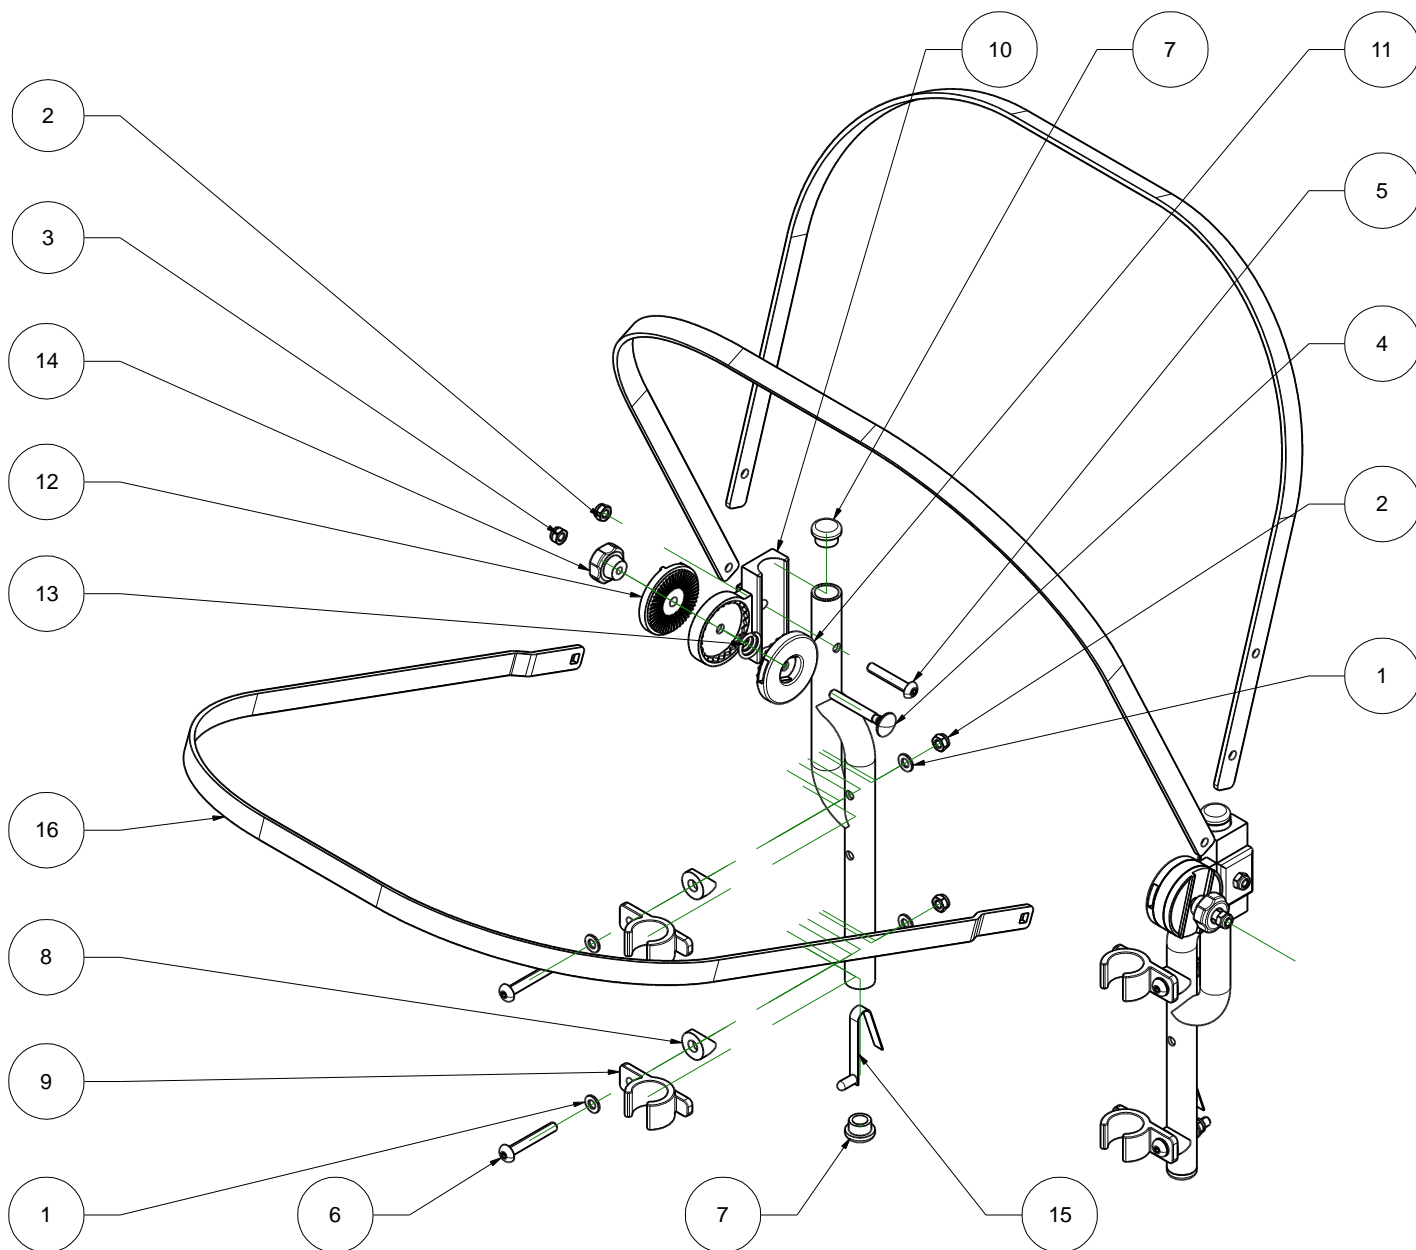

Snappi Sun Canopy All models Parts List

Please check the size and model of your sun canopy before ordering, as not all parts apply to all models of canopy. Note Size 1 original sun canopy shown.

Item Number	Part Number	Description	Qty Per Hood
1	MWFM050AZ	M5 Form A Washer	8
2	N986M05Z	M5 Nylock Dome Nut	6
3	NYTM05	M5 Type T Nylock Nut	2
4	CHSM05X035Z / CSHM05X040Z	M5 x 35mm Coach Bolt (Size 1) / M5 x 40 mm Coach Bolt (Size 2)	2
5	SKMB05X30Z	M5 x 30 mm Socket Button Bolt	2
6	SKMB05X35Z	M5 x 35 mm Socket Button Bolt (not used on all models)	4
7	SN0037	Plastic End Caps 16 mm	4
8	SN413200	16 mm Saddle Washer (not used on all models)	4
9	SN6319	19 mm Plastic Frame Clip (not used on all models)	4
10	SN430090	Insert Piece For Riveting	2
11	SN433090	Serrated Disk For Flat Bar Large Teeth	2
12	SN435090	Serrated Disk For Flat Bar Small Teeth	2
13	SN440087	Sun Canopy Spring	2
14	SN522 / SN76521M05	Small M5 Thub Screw Open (Size 1) / Medium M5 Thumb Screw Open (Size 2)	2
15	SN6077	Spring Button Clip (not used on all models)	2
16	SN6320A / SN634A	Sunhood frame kit excludes cover.	1
17	SN6321 / SN6341	Cover Size 1 / Cover Size 2 (Not Shown)	1

Subject to technical alterations