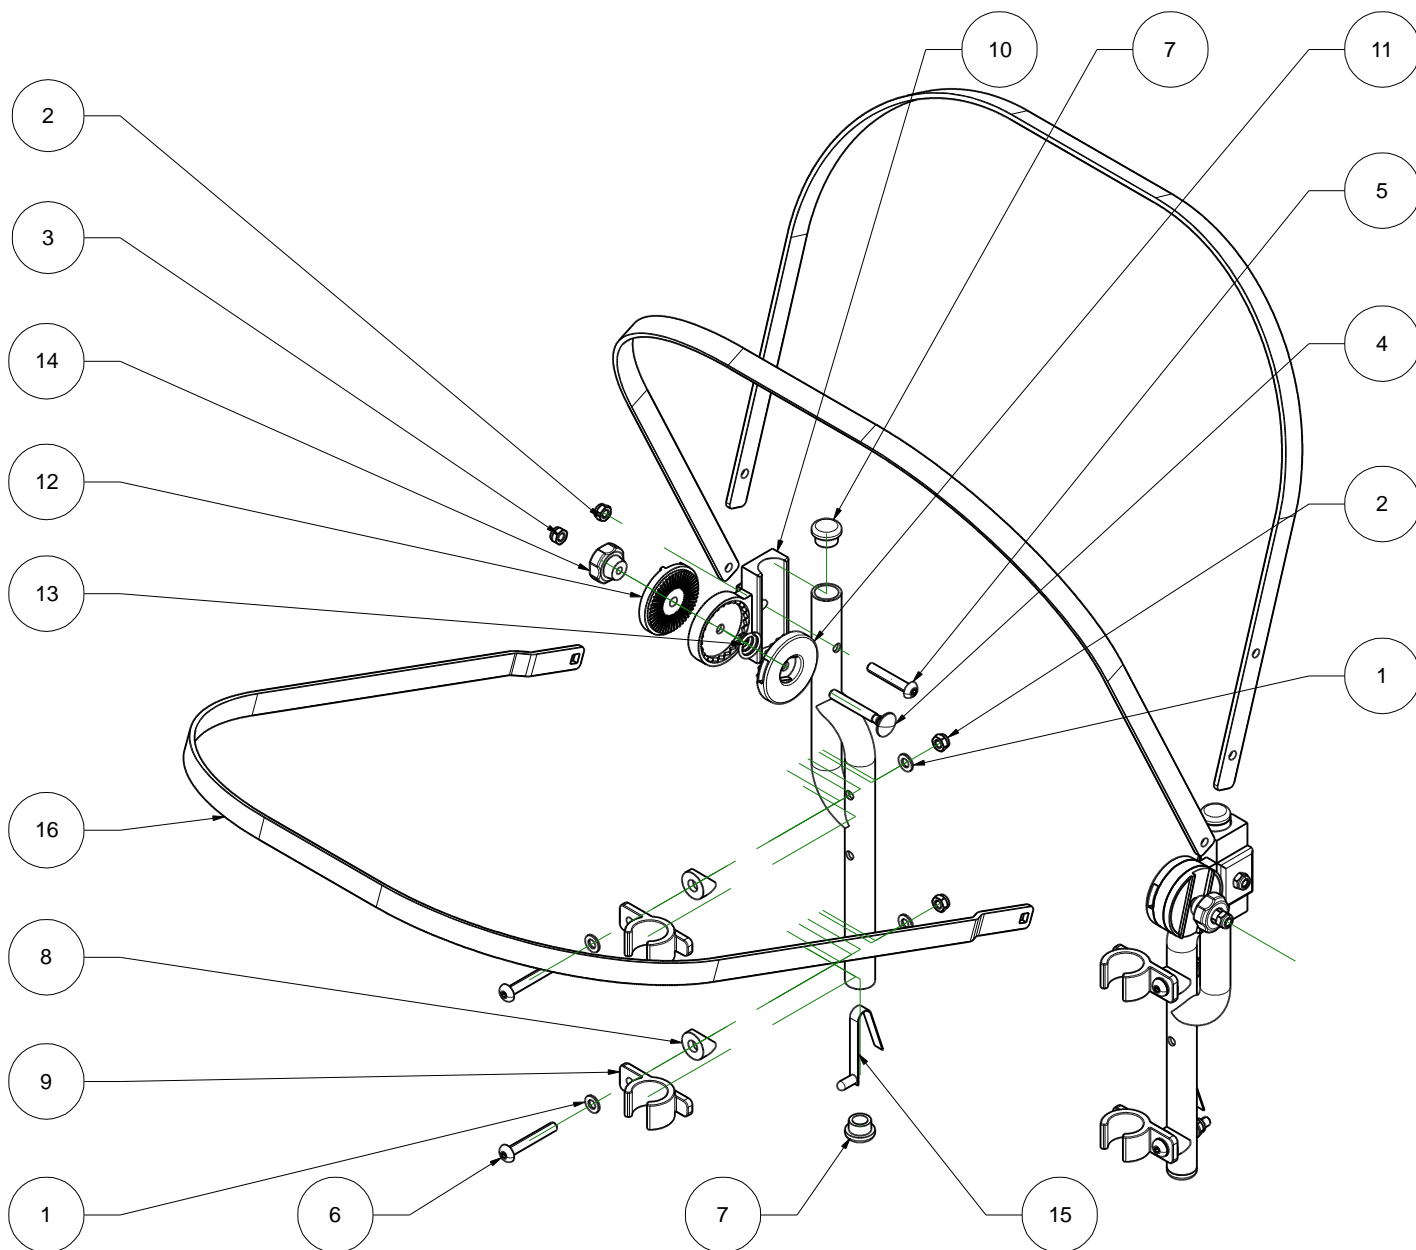

# Snappi Sun Canopy All models Parts List

Please check the size and model of your sun canopy before ordering, as not all parts apply to all models of canopy. Note Size 1 original sun canopy shown.

Item Number	Part Number	Description	Qty Per Hood
1	MWFM050AZ	M5 Form A Washer	8
2	N986M05Z	M5 Nylock Dome Nut	6
3	NYTM05	M5 Type T Nylock Nut	2
4	CSHM05X035Z	M5 x 35mm Coach Bolt	2
5	SKMB05X30Z	M5 x 30 mm Socket Button Bolt	2
6	SKMB05X35Z	M5 x 35 mm Socket Button Bolt (not used on all models)	4
7	SN0037	Plastic End Caps 16 mm	4
8	SN413200	16 mm Saddle Washer (not used on all models)	4
9	SN6319	19 mm Plastic Frame Clip (not used on all models)	4
10	SN430090	Insert Piece For Riveting	2
11	SN433090	Serrated Disk For Flat Bar Large Teeth	2
12	SN435090	Serrated Disk For Flat Bar Small Teeth	2
13	SN440087	Sun Canopy Spring	2
14	SN522 / SN76521M05	Small M5 Thub Screw Open (Size 1) / Medium M5 Thumb Screw Open (Size 2)	2
15	SN6077	Spring Button Clip (not used on all models)	2
16	SN6320A / SN634A	Sunhood frame kit excludes cover.	1
17	SN6321 / SN6341	Cover Size 1 / Cover Size 2 (Not Shown)	1

**Subject to technical alterations**