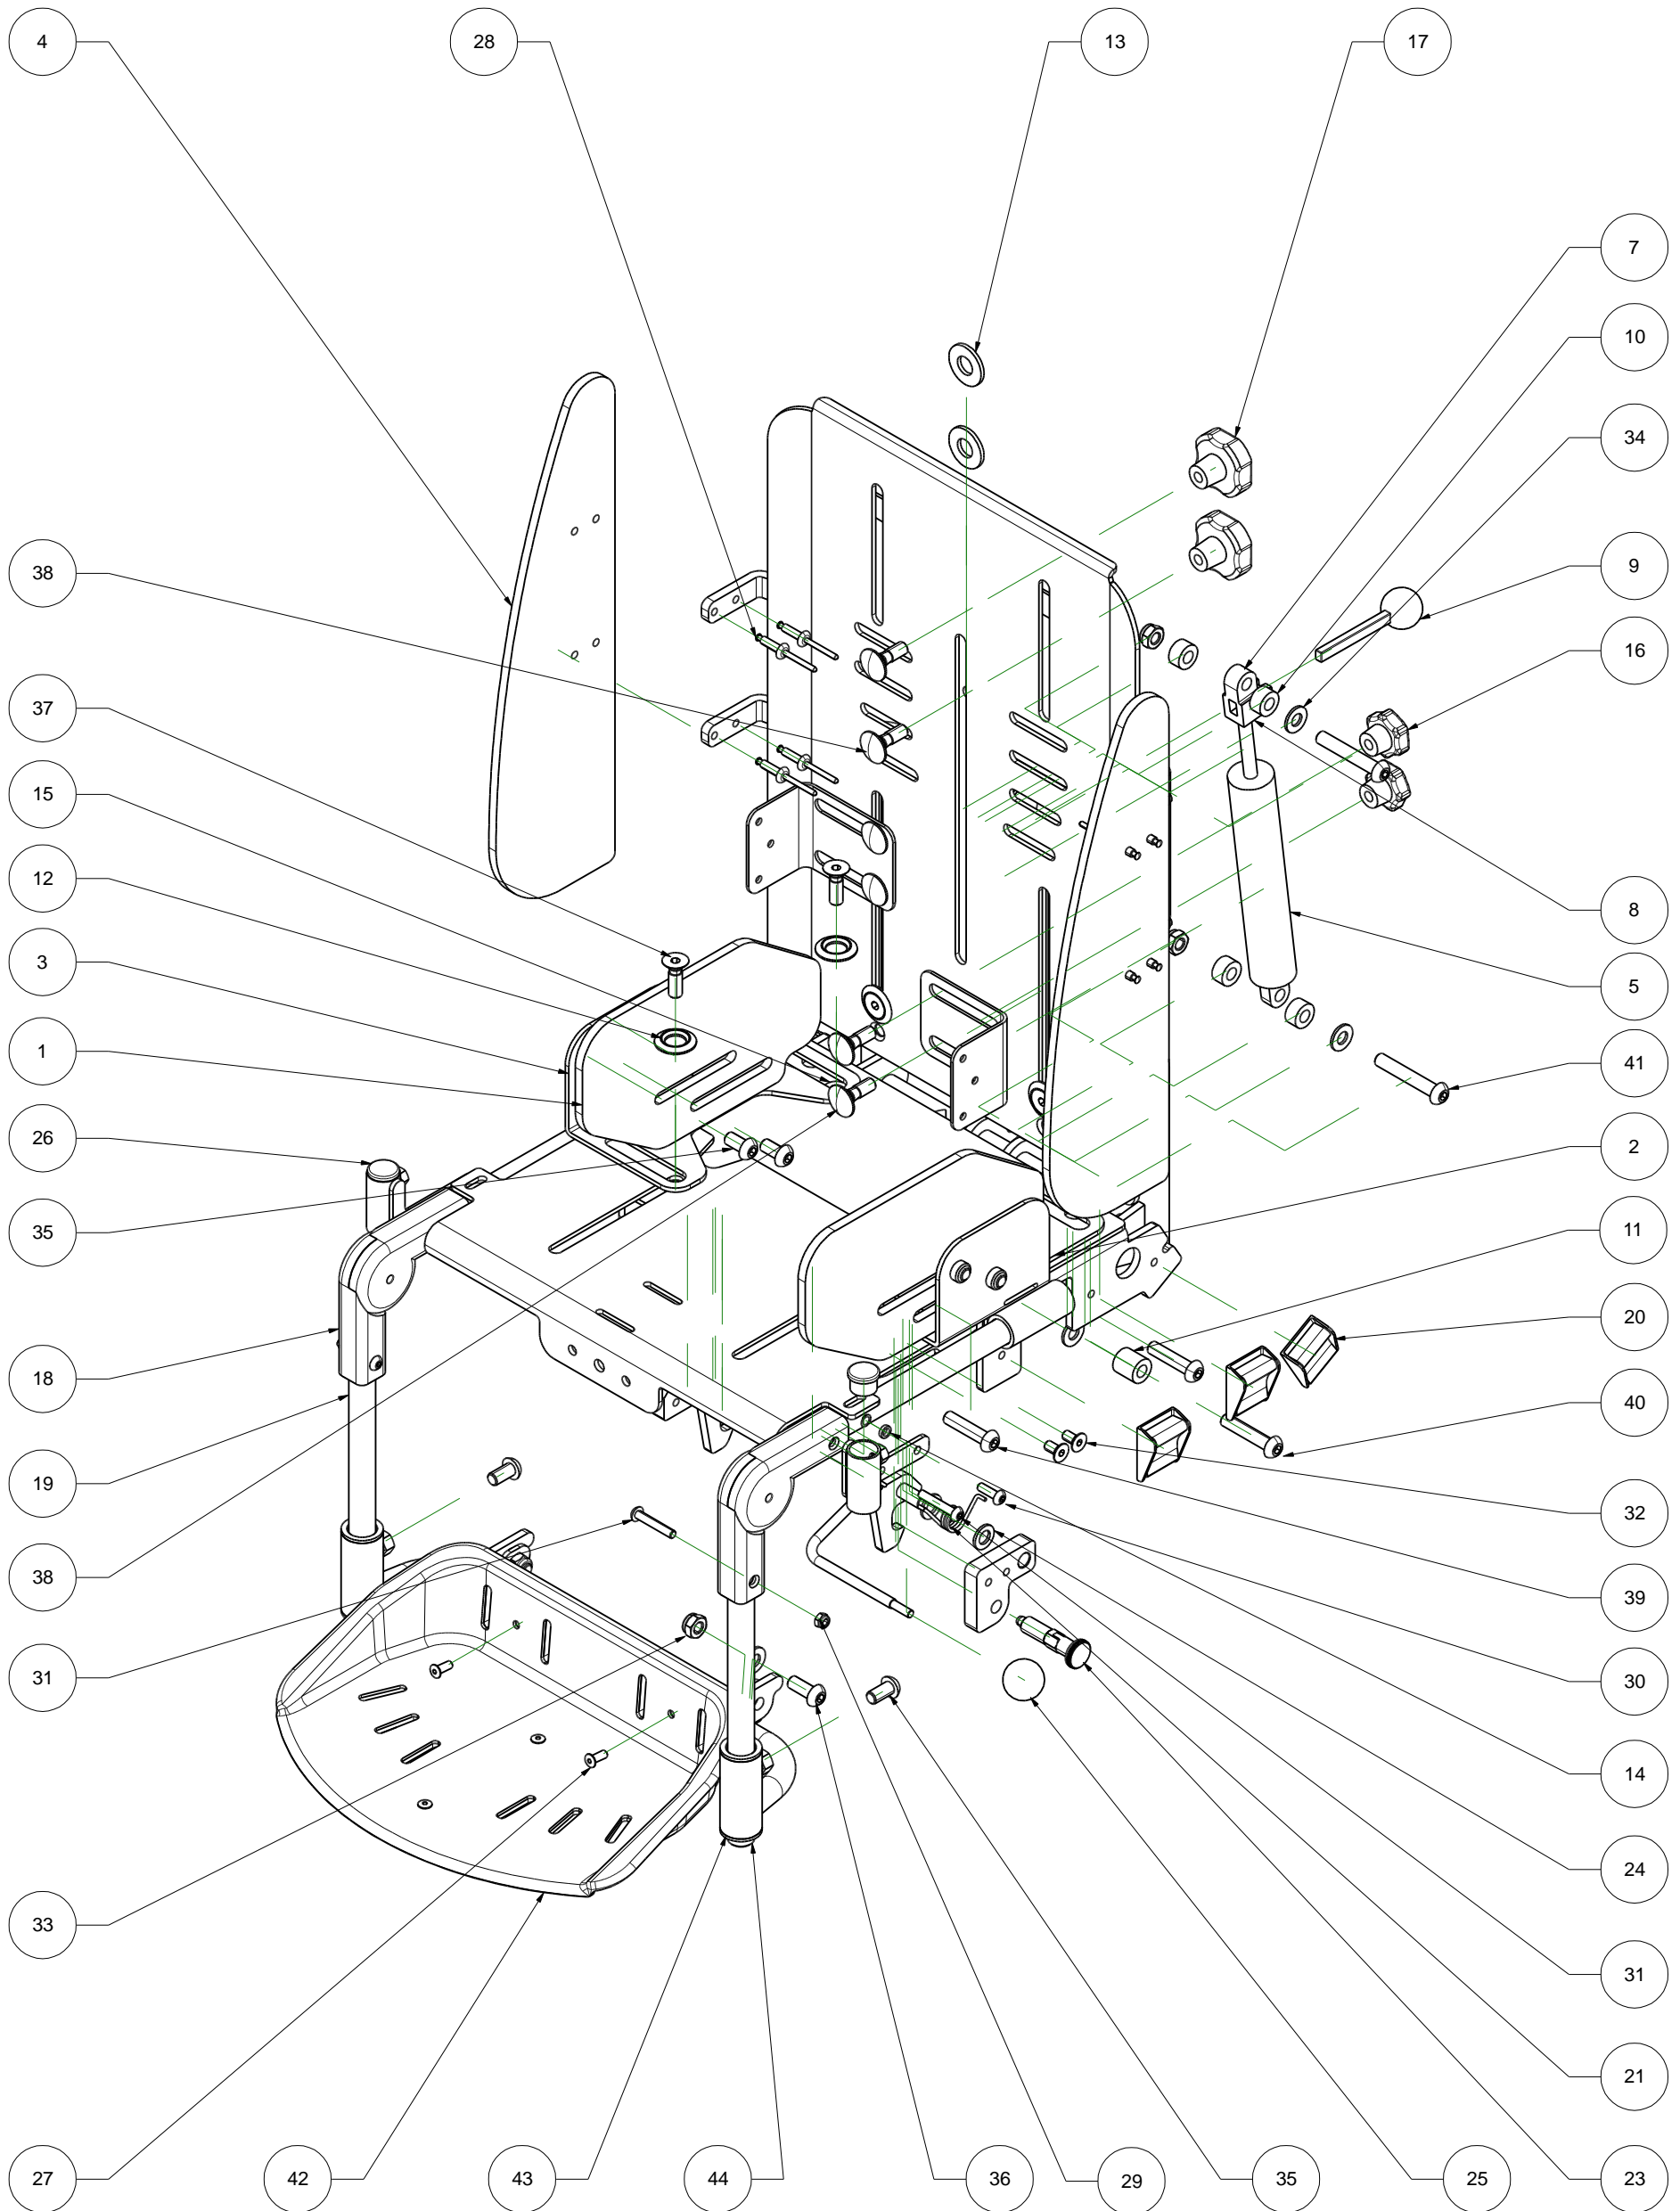

Snappi Seat All models Parts List

Subject to technical alterations

Snappi Seat All models Parts List

Item Number	Part Number	Description	Qty Per Seat
1	053rkf311.1 / 053rkf321.1	Hip Guide Plate Size 1 / Hip Guide Plate Size 2	2
2	053rkf315L / 053rkf325L	Hip Guide Bracket Left Hand Size 1 / Hip Guide Bracket Left Hand Size 2	1
3	053rkf315R / 053rkf325R	Hip Guide Bracket Right Hand Size 1 / Hip Guide Bracket Right Hand Size 2	1
4	053rkf318.8 / 053rkf328.8	Side Padding Plate Size 1 / Side Padding Plate Size 2	2
5	SN684082	Standard Gas Spring	1
6	SN7403	Dynamic Gas Spring (option: replaces standard gas spring)	1
7	SN5557TA	Gas Spring Head	1
8	SN012483	Gas Spring Locknut	1
9	SN1041BN	Gas Spring Release Lever	1
10	053rkf311.5	Gas Spring Spacer	4
11	053rkf311.6	Back Hinge Spacer	2
12	053rkf311.10	Special Seat Cup Washer	6
13	SN412250	Seat Back Special Washer	2
14	SN412080	5mm Nylon Spacer	2
15	SN412200	Hip Guide Special Washer	4
16	SN73130	M8 x 30 Female Threaded Hand Wheel	4
17	SN73140	M8 x 40 Female Threaded Hand Wheel	2
18	SN6850 / B89090	16mm Angle Adjustor / Button for 16mm Angle Adjustor	2
19	053rkf311.2 / 053rkf321.2	Footrest Stem Size 1 / Footrest Stem Size 2	2
20	TSS9036	25mm Cam Buckle	6
21	SN7420	Interface Spring Right Handed	1
22	SN7410	Interface Spring Left Handed	1
23	SN8317	Interface Safety Catch	1
24	SN5370	Interface Nylon Washer	4
25	SN8326	M6 x 20 Ball Knob	1
26	SN 6075	19mm plastic end cap	2
27	RVT010004809	Fixings: 4.8 x 9 aluminium pop rivet	4
28	RVT010004816	Fixings: 4.8 x16 aluminium pop rivet	8
29	NNYMT05	Fixings: M5 Type T Nylock Nut	4
30	SKTMB05X16Z	Fixings: M5 x 16 hex socket screw	2
31	SKTMB05X35Z	Fixings: M5 x 35 hex socket screw	4
32	VIS0715-06X12	Fixings: M6 x 12 countersunk screw	4
33	NNYMP08	Fixings: M8 Type P Nylock Nut	8
34	WAMC08Z	Fixings: M8 x 1.6 steel washer	11
35	SKTMB08X16Z	Fixings: M8 x 16 hex socket screw	6
36	SKTMB08X20Z	Fixings: M8 x 20 hex socket screw	2
37	SKTMCCK08X025Z	Fixings: M8 x 25 Countersunk Screw	6
38	CSHM08X025Z	Fixings: M8 x 25 Coach bolt	6
39	SKTMB08X30Z	Fixings: M8 x 30 hex socket screw	4
40	SKTMB08X40Z	Fixings: M8 x 40 hex socket screw	2
41	SKTMB08X50Z	Fixings: M8 x 50 hex socket screw	2
42	Size 1: SN6035 / Size 2: SN6135	Footrest Moulding (Only) Size 1 / Size 2	1
43	Size 1: SN6032 / Size 2: SN6132	Footrest Complete Including Adjustors #16, Stems #17, Plate and Moulding Size 1 / Size 2 #40	1
44	Size 1: SN6030 / Size 2: SN6130	Footrest Complete (excluding adjustors and stems) Size 1 / Size 2	1
45	SN9100	Snappi Cover Set Complete - Size 1 Including Back Cover #45, Seat Cover #47, Side Wings #49 and Hip Sides #51	1
46	SN9200	Snappi Cover Set Complete - Size 2 Including Back Cover #46, Seat Cover #48, Side Wings #50 and Hip Sides #52	1
47	SN9102	Snappi Back Cover Only - Size 1	1
48	SN9202	Snappi Back Cover Only - Size 2	1
49	SN9104	Snappi Seat Cover Only - Size 1	1
50	SN9204	Snappi Seat Cover Only - Size 2	1
51	SN9106	Snappi Side Wing Covers (Pair) - Size 1	1
52	SN9206	Snappi Side Wing Covers (Pair) - Size 2	1
53	SN9108	Snappi Hip Side Covers (Pair) - Size 1	1
54	SN9208	Snappi Hip Side Covers (Pair) - Size 2	1