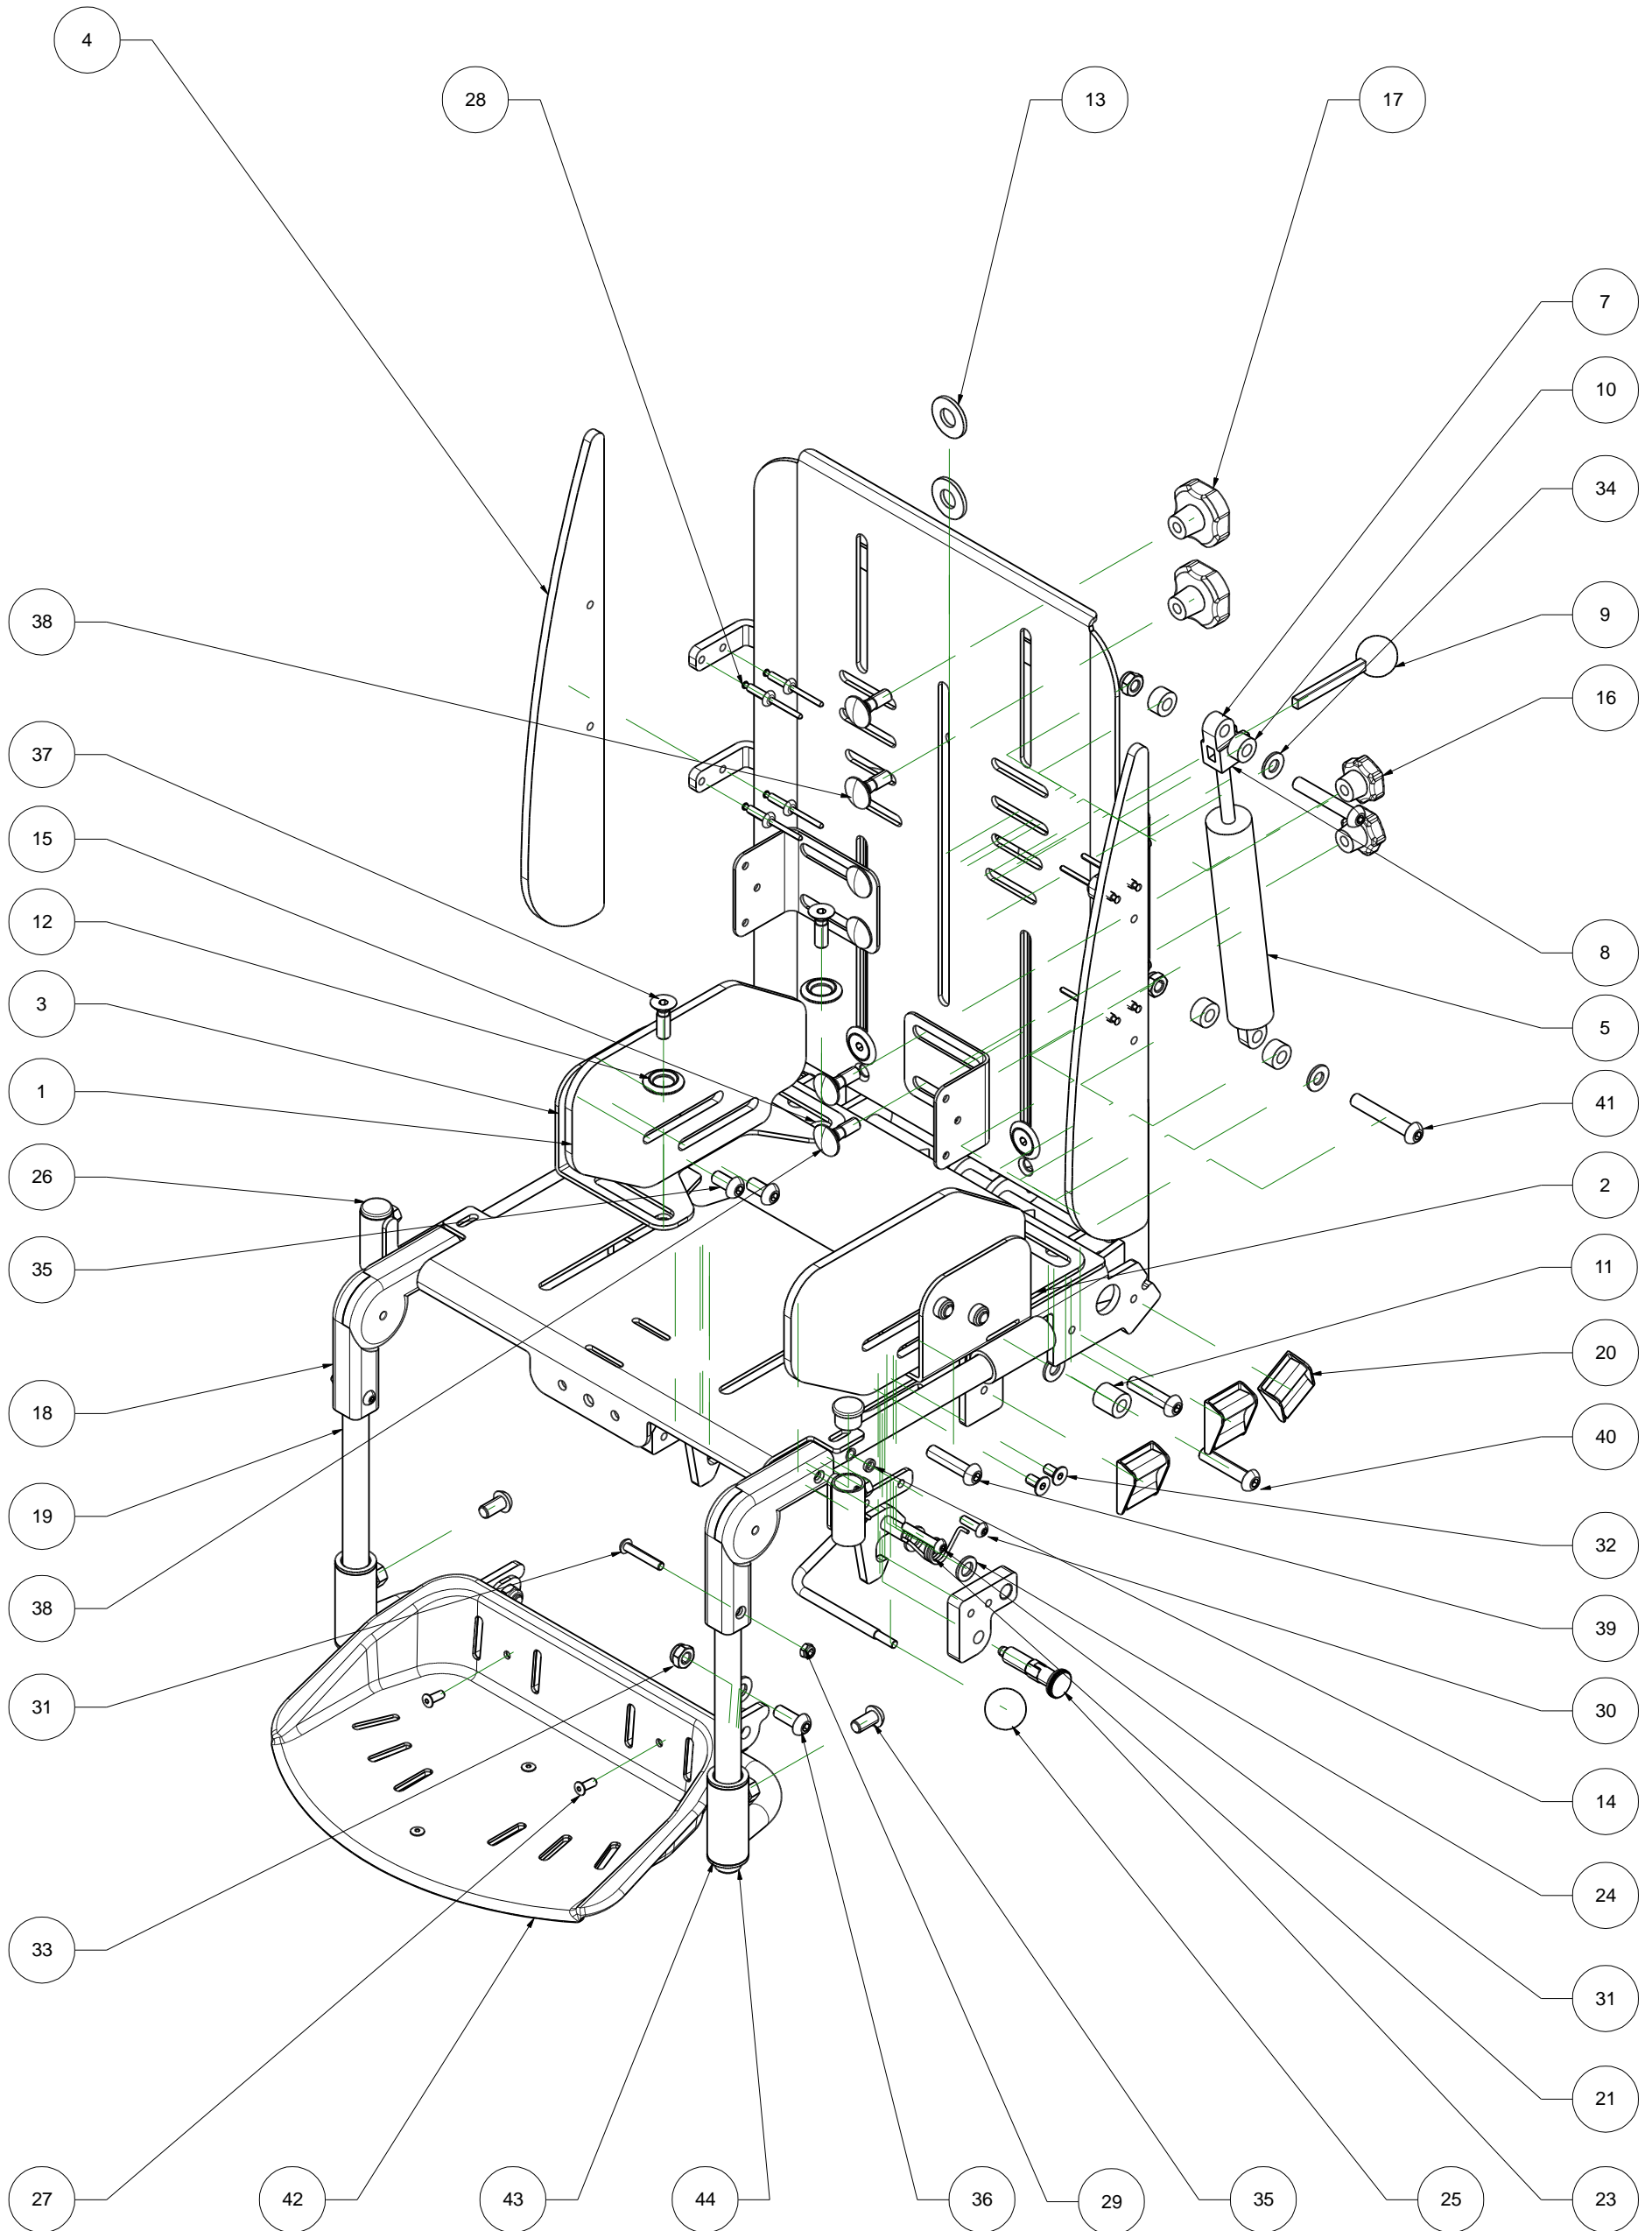

Snappi Seat All models Parts List

Subject to technical alterations

Snappi Seat All models Parts List

Item Number	Part Number	Description	Qty Per Seat
1	053rkf311.1 / 053rkf321.1	Hip Guide Plate Size 1 / Hip Guide Plate Size 2	2
2	053rkf315L / 053rkf325L	Hip Guide Bracket Left Hand Size 1 / Hip Guide Bracket Left Hand Size 2	1
3	053rkf315R / 053rkf325R	Hip Guide Bracket Right Hand Size 1 / Hip Guide Bracket Right Hand Size 2	1
4	053rkf318.8 / 053rkf328.8	Side Padding Plate Size 1 / Side Padding Plate Size 2	2
5	SN684082	Standard Gas Spring	1
6	SN7403	Dynamic Gas Spring (option: replaces standard gas spring)	1
7	SN5557TA	Gas Spring Head	1
8	SN012483	Gas Spring Locknut	1
9	SN1041BN	Gas Spring Release Lever	1
10	053rkf311.5	Gas Spring Spacer	4
11	053rkf311.6	Back Hinge Spacer	2
12	053rkf311.10	Special Seat Cup Washer	6
13	SN412250	Seat Back Special Washer	2
14	SN412080	5mm Nylon Spacer	2
15	SN412200	Hip Guide Special Washer	4
16	SN73130	M8 x 30 Female Threaded Hand Wheel	4
17	SN73140	M8 x 40 Female Threaded Hand Wheel	2
18	SN6850 / B89090	16mm Angle Adjustor / Button for 16mm Angle Adjustor	2
19	053rkf311.2 / 053rkf321.2	Footrest Stem Size 1 / Footrest Stem Size 2	2
20	TSS9036	25mm Cam Buckle	6
21	SN7420	Interface Spring Right Handed	1
22	SN7410	Interface Spring Left Handed	1
23	SN8317	Interface Safety Catch	1
24	SN5370	Interface Nylon Washer	4
25	SN8326	M6 x 20 Ball Knob	1
26	SN 6075	19mm plastic end cap	2
27	RVT010004814	Fixings: 4.8 x 14 aluminium pop rivet	4
28	RVT010004816	Fixings: 4.8 x16 aluminium pop rivet	8
29	NNYMT05	Fixings: M5 Type T Nylock Nut	4
30	SKTMB05X16Z	Fixings: M5 x 16 hex socket screw	2
31	SKTMB05X35Z	Fixings: M5 x 35 hex socket screw	4
32	VIS0715-06X12	Fixings: M6 x 12 countersunk screw	4
33	NNYMP08	Fixings: M8 Type P Nylock Nut	8
34	WAMC08Z	Fixings: M8 x 1.6 steel washer	11
35	SKTMB08X16Z	Fixings: M8 x 16 hex socket screw	6
36	SKTMB08X20Z	Fixings: M8 x 20 hex socket screw	2
37	SKTMCCK08X025Z	Fixings: M8 x 25 Countersunk Screw	6
38	CSHM08X025Z	Fixings: M8 x 25 Coach bolt	6
39	SKTMB08X30Z	Fixings: M8 x 30 hex socket screw	4
40	SKTMB08X40Z	Fixings: M8 x 40 hex socket screw	2
41	SKTMB08X50Z	Fixings: M8 x 50 hex socket screw	2
42	Size 1: SN6035 / Size 2: SN6135	Footrest Moulding (Only) Size 1 / Size 2	1
43	Size 1: SN6032 / Size 2: SN6132	Footrest Complete Including Adjustors #16, Stems #17, Plate and Moulding Size 1 / Size 2 #40	1
44	Size 1: SN6030 / Size 2: SN6130	Footrest Complete (excluding adjustors and stems) Size 1 / Size 2	1
45	SN9100	Snappi Cover Set Complete - Size 1 Including Back Cover #45, Seat Cover #47, Side Wings #49 and Hip Sides #51	1
46	SN9200	Snappi Cover Set Complete - Size 2 Including Back Cover #46, Seat Cover #48, Side Wings #50 and Hip Sides #52	1
47	SN9102	Snappi Back Cover Only - Size 1	1
48	SN9202	Snappi Back Cover Only - Size 2	1
49	SN9104	Snappi Seat Cover Only - Size 1	1
50	SN9204	Snappi Seat Cover Only - Size 2	1
51	SN9106	Snappi Side Wing Covers (Pair) - Size 1	1
52	SN9206	Snappi Side Wing Covers (Pair) - Size 2	1
53	SN9108	Snappi Hip Side Covers (Pair) - Size 1	1
54	SN9208	Snappi Hip Side Covers (Pair) - Size 2	1