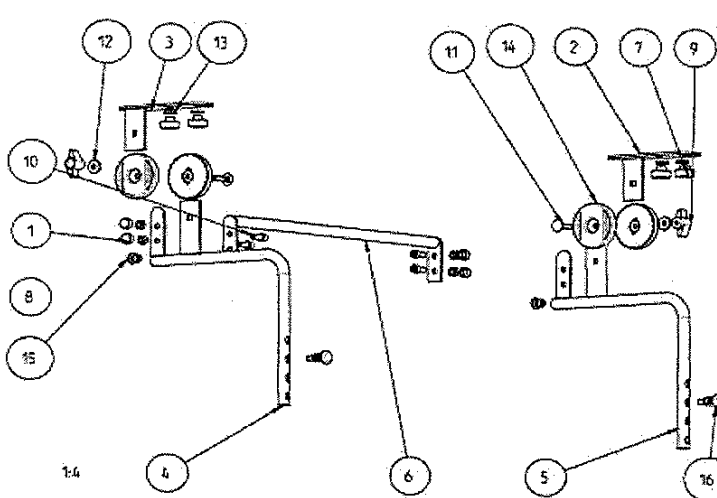

Spare parts playtray Easys size 1

PosNo	ArticleNo	description
1	6730120069905	cover cap M 6
2	6800034010000	angle therapy table left
3	6800034020000	angle therapy table right
4	6800034050000	arm thera left
5	6800034060000	arm thera right
6	6800034070000	crossbar thera size 1
7	6900000570000	knurled nut M 5 plastic black
8	6900000641000	self-locking nut zinc coated DIN 985 M6
9	6900000680000	wing nut M 6 plastic black
10	6930601650000	cylinder head screw DIN 912 M 6 x 16
11	6930602570000	round-head screw DIN 603 M 6 x 25
12	6970000060002	washer DIN 7349 6,4 - 17 x 3,0
13	6970000560000	washer plastic black 5,3 - 15 x 2,5
14	7502004009905	joint knee angle
15	7502019009905	plug backrest bow
16	9700635100000	locking pin

Spare parts playtray Easys size 2

PosNo	ArticleNo	description
1	6730120069905	cover cap M 6
2	6800034010000	angle therapy table left
3	6800034020000	angle therapy table right
4	6800034050000	arm thera left
5	6800034060000	arm thera right
6	6800034080000	crossbar thera size 2
7	6900000570000	knurled nut M 5 plastic black
8	6900000641000	self-locking nut zinc coated DIN 985 - M6
9	6900000680000	wing nut M 6 plastic black
10	9630601650000	cylinder head screw DIN 912 M 6 x 16
11	6930602570000	round-head screw DIN 603 M 6 x 25
12	6970000060002	washer DIN 7349 6,4 - 17 x 3,0
13	6970000560000	washer plastic black 5,3 - 15 x 2,5
14	7502004009905	joint knee angle
15	7502019009905	plug backrest bow
16	9700635100000	locking pin