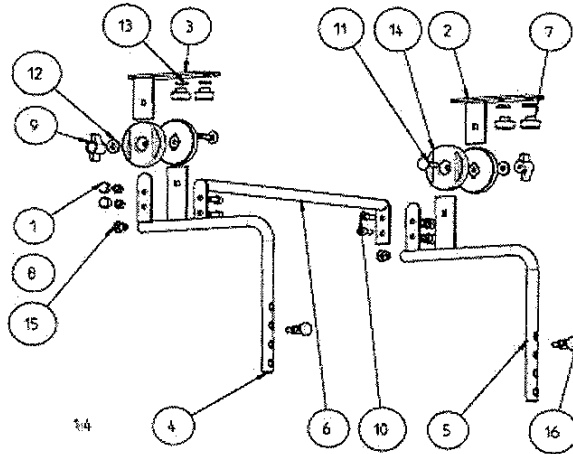

Spare parts playtray Easys size 1

PosNo	ArticleNo	description
1	6730120069905	cover cap M 6
2	6800034010000	angle therapy table left
3	6800034020000	angle therapy table right
4	6800034050000	arm thera left
5	6800034060000	arm thera right
6	6800034070000	crossbar thera size 1
7	6900000570000	knurled nut M 5 plastic black
8	6900000641000	self-locking nut zinc coated DIN 985 M6
9	6900000680000	wing nut M 6 plastic black
10	6930601650000	cylinder head screw DIN 912 M 6 x 16
11	6930602570000	round-head screw DIN 603 M 6 x 25
12	6970000060002	washer DIN 7349 6,4 - 17 x 3,0
13	6970000560000	washer plastic black 5,3 - 15 x 2,5
14	7502004009905	joint knee angle
15	7502019009905	plug backrest bow
16	9700635100000	locking pin

Spare parts playtray Easys size 2

PosNo	ArticleNo	description
1	6730120069905	cover cap M 6
2	6800034010000	angle therapy table left
3	6800034020000	angle therapy table right
4	6800034050000	arm thera left
5	6800034060000	arm thera right
6	6800034080000	crossbar thera size 2
7	6900000570000	knurled nut M 5 plastic black
8	6900000641000	self-locking nut zinc coated DIN 985 - M6
9	6900000680000	wing nut M 6 plastic black
10	9630601650000	cylinder head screw DIN 912 M 6 x 16
11	6930602570000	round-head screw DIN 603 M 6 x 25
12	6970000060002	washer DIN 7349 6,4 - 17 x 3,0
13	6970000560000	washer plastic black 5,3 - 15 x 2,5
14	7502004009905	joint knee angle
15	7502019009905	plug backrest bow
16	9700635100000	locking pin