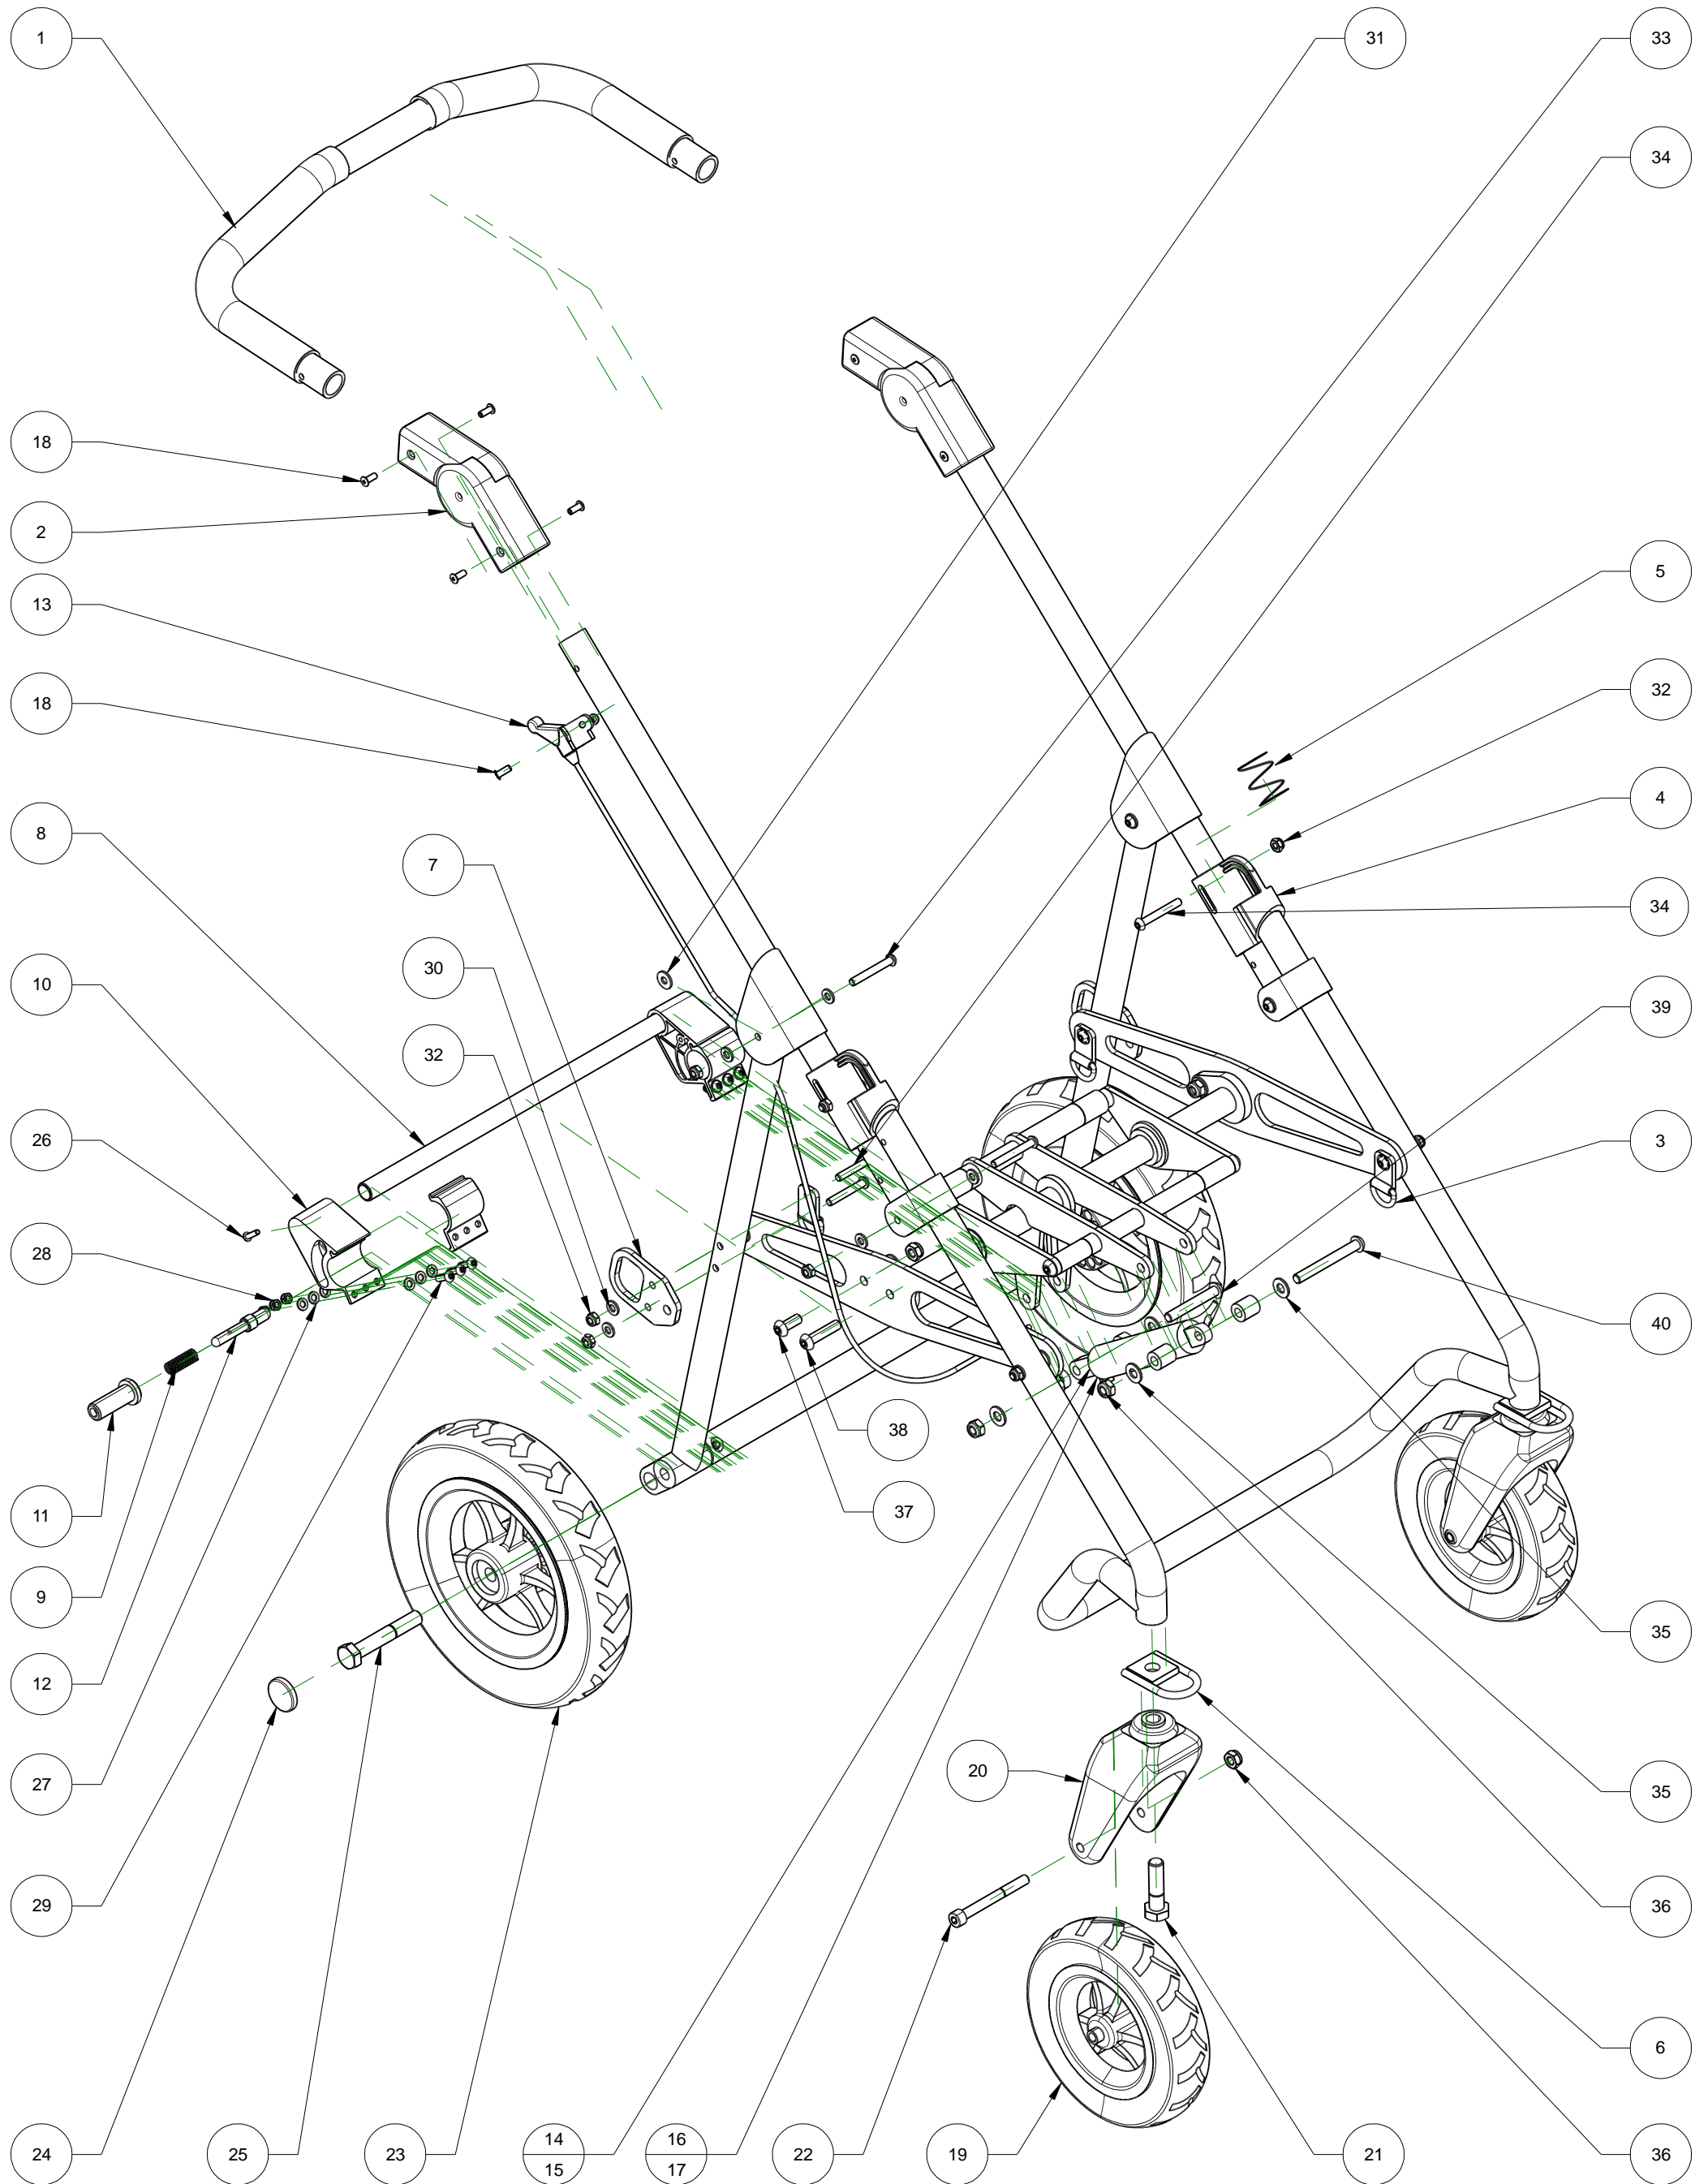

Snappi Chassis Pin Brake: All Models Parts List

Subject to technical alterations

Snappi Chassis Pin Brake: All Models Parts List

Item Number	Part Number	Description	Qty per chassis
1	SN6225 / SN6288	Handle Grip Size 1 / Handle Grip Size 2	2
2	TS6229 / B28090	Push Handle Adjustor (Complete) / Push Button For Push Handle Adjustor	2
3	SN5340 / SN5341	P Clip and D ring	4
4	SN6231	Frame Locking Slider	2
5	SN6233	Locking Slider Spring	2
6	053rkf011.8	Front Transit Tie Down Bracket	2
7	SN7435	Rear Transit Tie Down Bracket	2
8	053rkf011.9 / 053rkf021.9	Brake Bar Size 1 / Brake Bar Size 2	1
9	C5512280	Compresion Spring Pin Lock Brake	2
10	SN7432	Pin Lock Brake Actuator Plastics (Set of 4 parts)	1
11	056rkf100.2	Brake Lock Pin Bush	2
12	056rkf100.3	Brake Lock Pin	2
13	SN7300 or SN7300B	SN7300 - Tilt Cable Full, SN7300B - Cable end fittings only.	1
14	SN7402	Slow Release Gas Spring	1
15	TT7401	Gas Strut Release Head	1
16	TT7402	Gas Strut Release Head	1
17	TT7403	Gas Strut Release Head Lever	1
18	RVT110004812	Blind Rivet 4.8 x 14mm	10
19	SN6236	Front Castor	2
20	SN6244	Front Castor Housing	2
21	HTBM12X552	Front Castor Frame Bolt: M12 x 55 hex head bolt	2
22	SKTMCA008X750Z	Front Castor Wheel Bolt: M8 x 75 socket cap screw	2
23	SN6232	Rear Wheel 250mm with pin lock brake disc	2
24	SN6248	Rear Wheel Bolt Cap	2
25	HTBM12X90Z	Rear Wheel Bolt: M12 x 75 hex head bolt	2
26	RVTAL4010	Brake Bar Fixings: 4.0 x 10mm Pop Rivet	2
27	WAMA05Z	M5 Form A Steel Washer	12
28	N986M05Z	M5 Nylock Dome Nut	6
29	SKTMB05X15Z	Brake Plastics Fixings: M5 x 16 Socket Button Screw	6
30	WAMC06Z	M6 Form C Steel Washer	14
31	NNYM06	M6 x1.6 Nylon Washer	12
32	N986B06Z	M6 Nylock Dome Nut	12
33	SKTMB06X45Z	Frame Fixings: M6 x 45 Socket Button Screw	6
34	SKTMB06X50Z	Frame Fixings: M6 x 50 Socket Button Screw	2
35	WAMA08Z	M8 Form A Steel Washer	6
36	N986M08Z	M8 Nylock Dome Nut	6
37	SKTMB08X25Z	Angle Lock Fixing: M8 x 25 Socket Button Screw	2
38	SKTMB08X35Z	Mid Frame Fixings: M8 x 35 Socket Button Screw	6
39	A2MB08X055	Lower Gas Strut Bolt: M8 x 55 Hex Bolt Stainless	1
40	A2MB08X070	Upper Gas Strut Bolt: M8 x 70 Hex Bolt Stainless	1
41	PAINT01	10ml Touch up Paint & Brush Colour Map 354F1 Grey (Anthracite)	1
42	PAINT02	400ml Spray Can Touch up Paint 354F1 Grey (Anthracite)	1
43	PAINT03	10ml Touch up paint & Brush Lesanol FRD9527 (Black)	1
44	PAINT04	400ml Spray can Touch up paint Lesanol FRD9527 (Black)	1

Subject to technical alterations