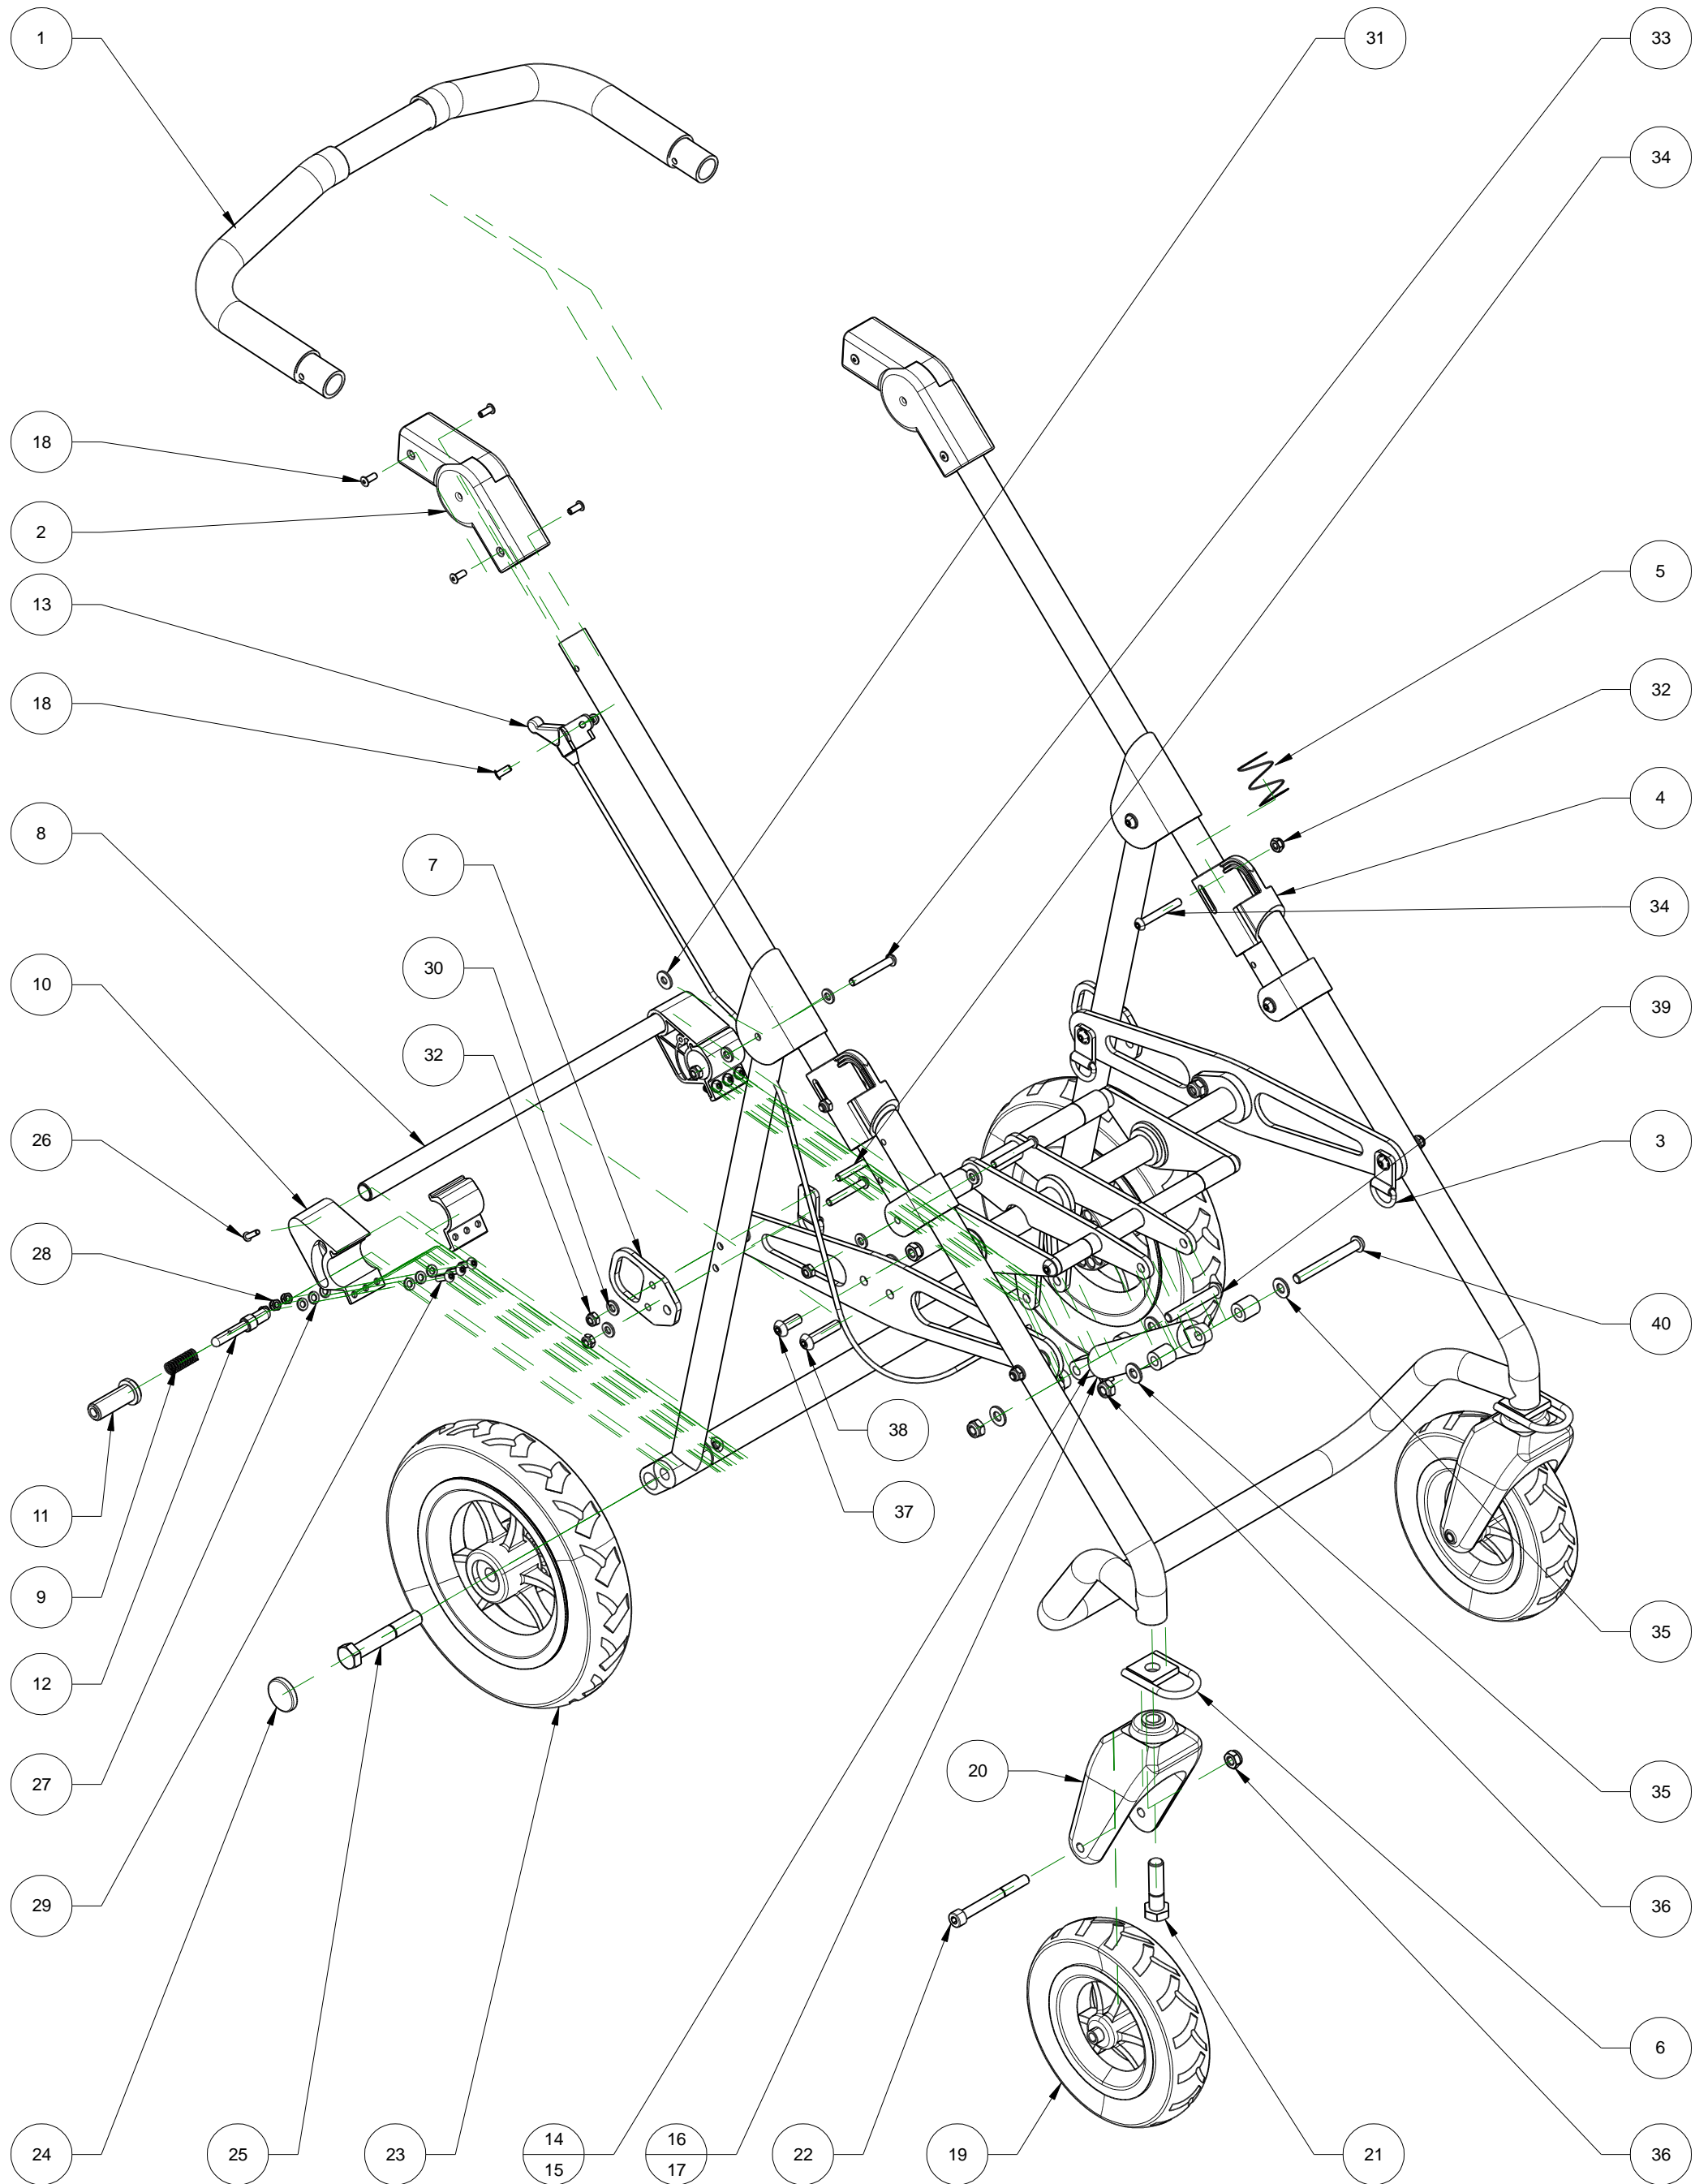

Snappi Chassis Pin Brake: All Models Parts List

Subject to technical alterations

Snappi Chassis Pin Brake: All Models Parts List

Item Number	Part Number	Description	Qty per chassis
1	SN6225 / SN6288	Handle Grip Size 1 / Handle Grip Size 2	2
2	TS6229 / B28090	Push Handle Adjustor (Complete) / Push Button For Push Handle Adjustor	2
3	SN5340 / SN5341	P Clip and D ring	4
4	SN6231	Frame Locking Slider	2
5	SN6233	Locking Slider Spring	2
6	053rkf011.8	Front Transit Tie Down Bracket	2
7	SN7435	Rear Transit Tie Down Bracket	2
8	053rkf011.9 / 053rkf021.9	Brake Bar Size 1 / Brake Bar Size 2	1
9	C5512280	Compresion Spring Pin Lock Brake	2
10	SN7432	Pin Lock Brake Actuator Plastics (Set of 4 parts)	1
11	056rkf100.2	Brake Lock Pin Bush	2
12	056rkf100.3	Brake Lock Pin	2
13	SN7300 or SN7300B	SN7300 - Tilt Cable Full, SN7300B - Cable end fittings only.	1
14	SN7402	Slow Release Gas Spring	1
15	TT7401	Gas Strut Release Head	1
16	TT7402	Gas Strut Release Head	1
17	TT7403	Gas Strut Release Head Lever	1
18	RVT110004812	Blind Rivet 4.8 x 14mm	10
19	SN6236	Front Castor	2
20	SN6244	Front Castor Housing	2
21	HTBM12X552	Front Castor Frame Bolt: M12 x 55 hex head bolt	2
22	SKTMCA008X750Z	Front Castor Wheel Bolt: M8 x 75 socket cap screw	2
23	SN6232	Rear Wheel 250mm with pin lock brake disc	2
24	SN6248	Rear Wheel Bolt Cap	2
25	HTBM12X90Z	Rear Wheel Bolt: M12 x 75 hex head bolt	2
26	SKTMB04X16Z	Brake Bar Fixings: M4 x 16 Socket Button Screw	2
27	WAMA05Z	M5 Form A Steel Washer	12
28	N986M05Z	M5 Nylock Dome Nut	6
29	SKTMB05X15Z	Brake Plastics Fixings: M5 x 16 Socket Button Screw	6
30	WAMC06Z	M6 Form C Steel Washer	14
31	NNYM06	M6 x1.6 Nylon Washer	12
32	N986B06Z	M6 Nylock Dome Nut	12
33	SKTMB06X45Z	Frame Fixings: M6 x 45 Socket Button Screw	6
34	SKTMB06X50Z	Frame Fixings: M6 x 50 Socket Button Screw	2
35	WAMA08Z	M8 Form A Steel Washer	6
36	N986M08Z	M8 Nylock Dome Nut	6
37	SKTMB08X25Z	Angle Lock Fixing: M8 x 25 Socket Button Screw	2
38	SKTMB08X35Z	Mid Frame Fixings: M8 x 35 Socket Button Screw	6
39	A2MB08X055	Lower Gas Strut Bolt: M8 x 55 Hex Bolt Stainless	1
40	A2MB08X070	Upper Gas Strut Bolt: M8 x 70 Hex Bolt Stainless	1
41	PAINT01	10ml Touch up Paint & Brush Colour Map 354F1 Grey (Anthracite)	1
42	PAINT02	400ml Spray Can Touch up Paint 354F1 Grey (Anthracite)	1