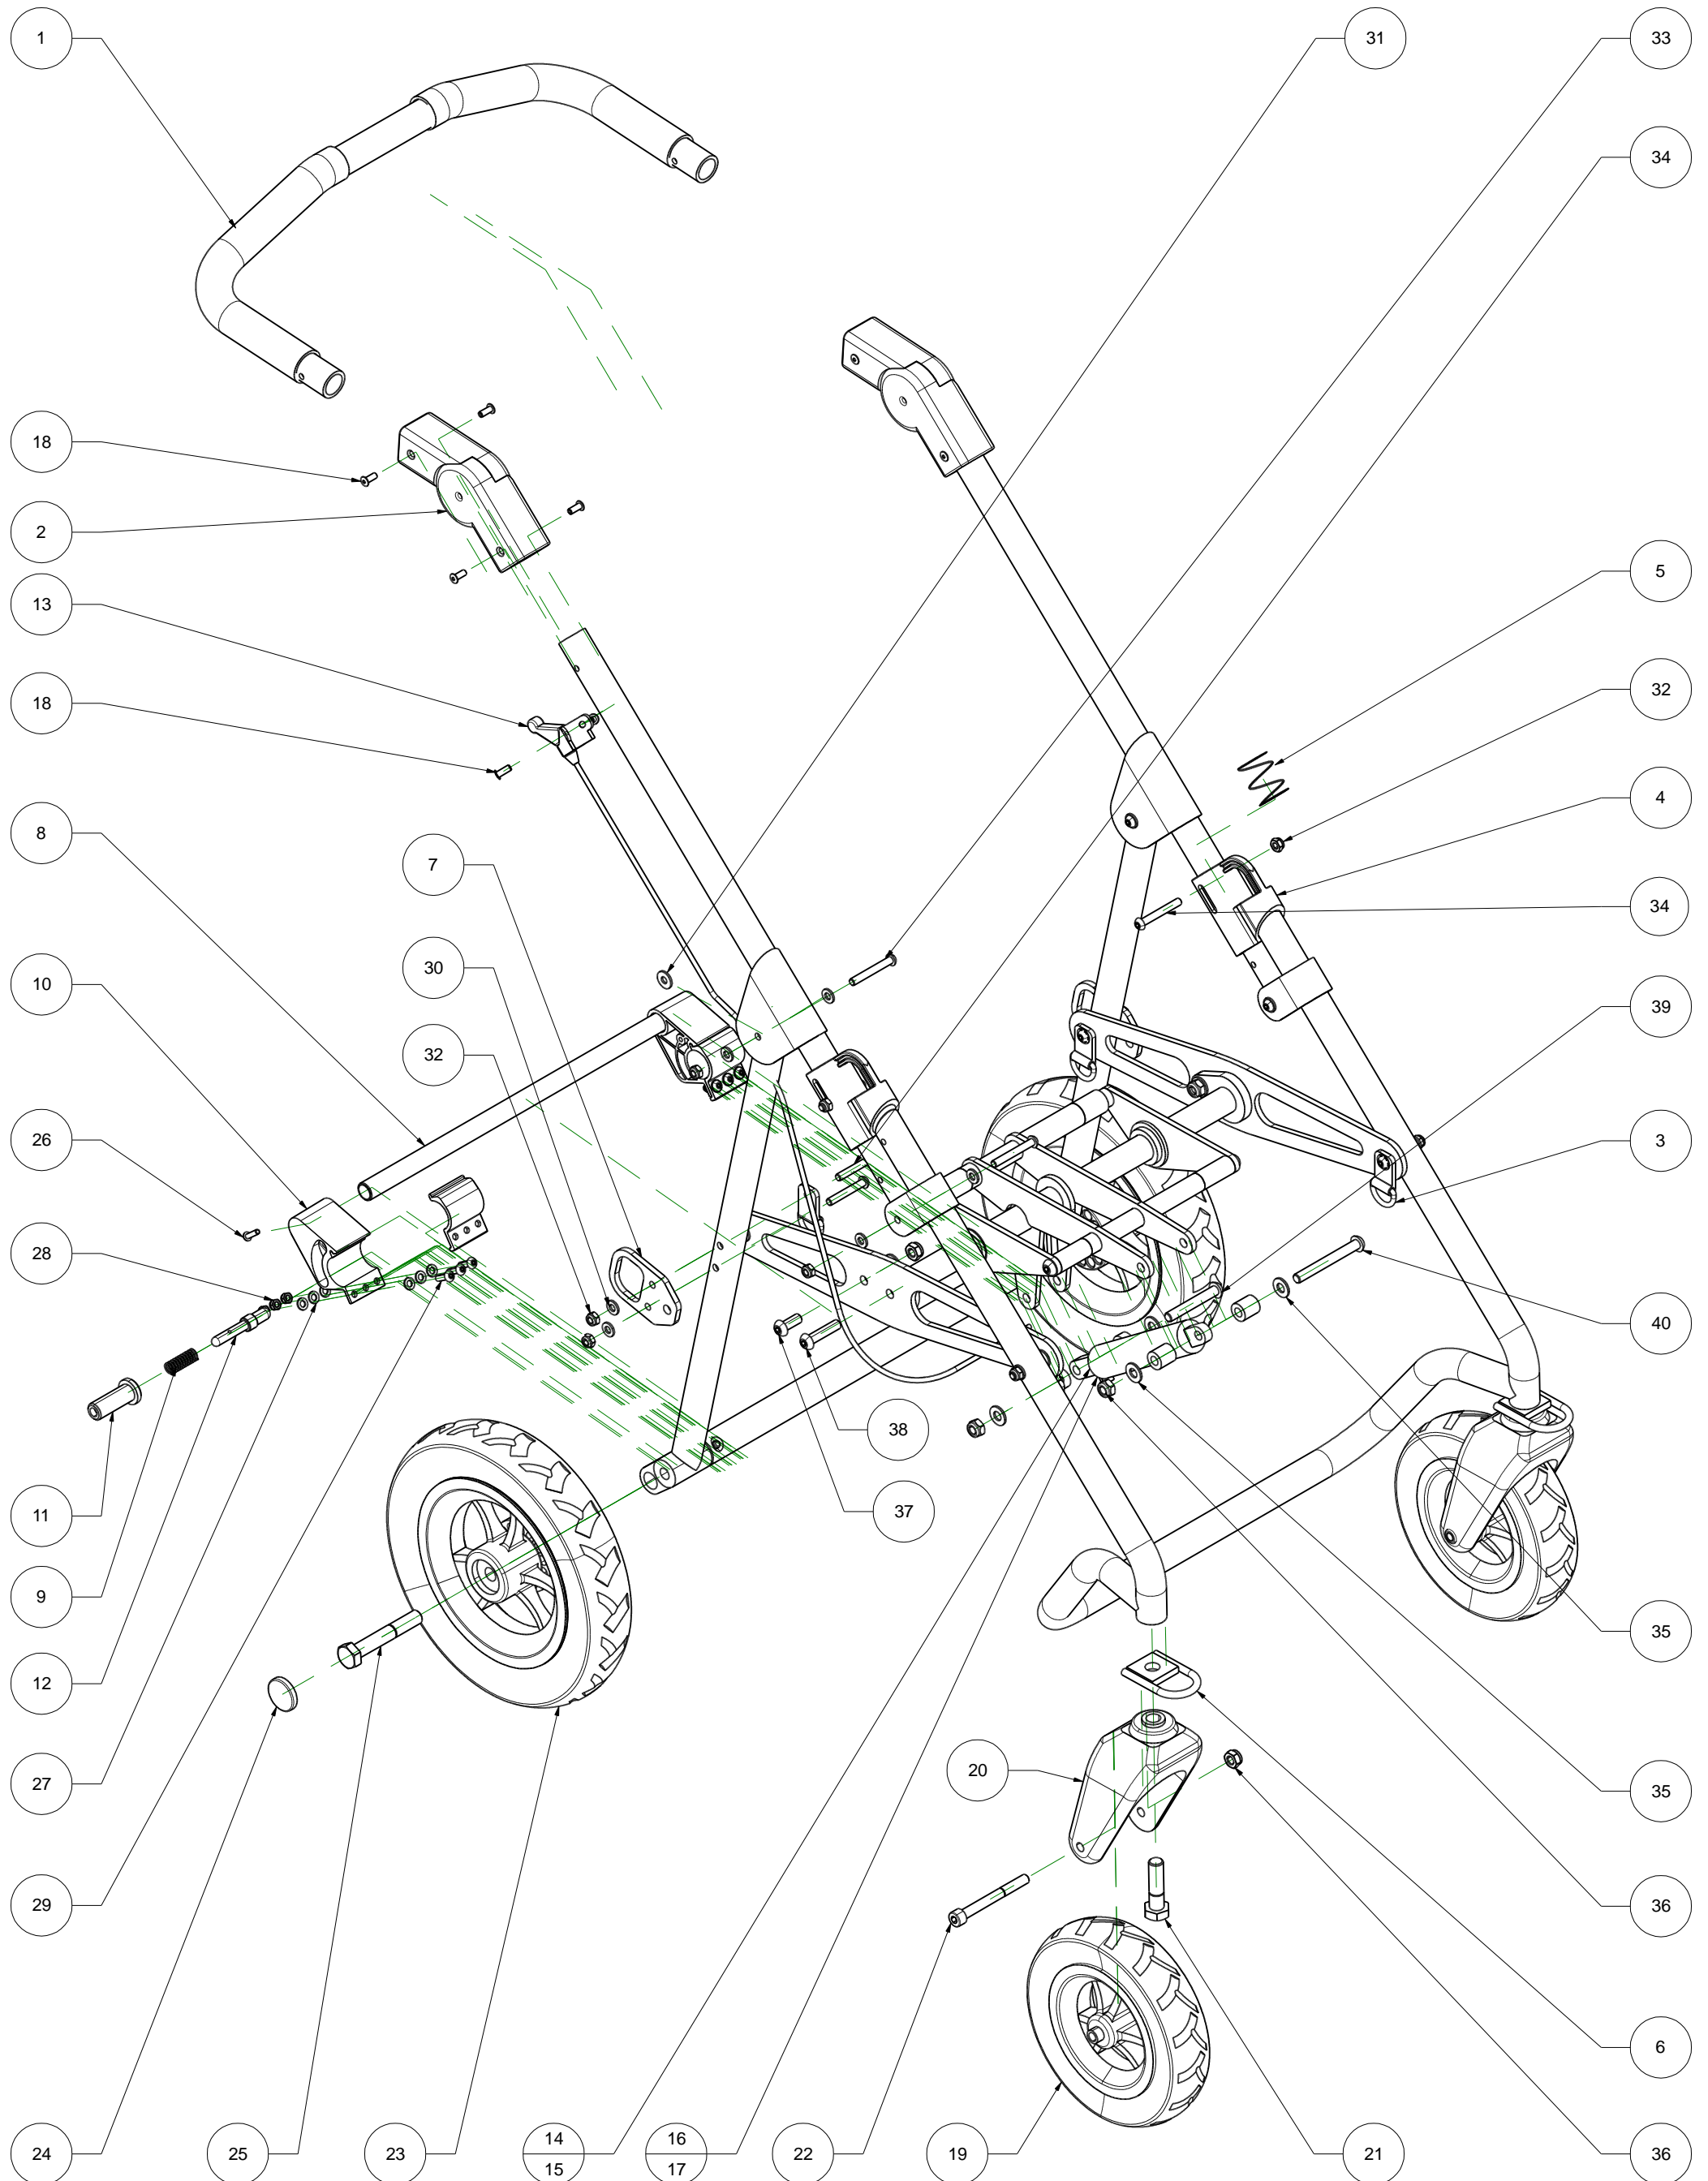

Snappi Chassis Pin Brake: All Models Parts List

Subject to technical alterations

Snappi Chassis Pin Brake: All Models Parts List

Item Number	Part Number	Description	Qty
1	SN6225 / SN6288	Handle Grip Size 1 / Handle Grip Size 2	2
2	TS6229 / B28090	Push Handle Adjustor (Complete) / Push Button For Push Handle Adjustor	2
3	SN5340 / SN5341	P Clip and D ring	4
4	SN6231	Frame Locking Slider	2
5	SN6233	Locking Slider Spring	2
6	053rkf011.8	Front Transit Tie Down Bracket	2
7	SN7435	Rear Transit Tie Down Bracket	2
8	053rkf011.9 / 053rkf021.9	Brake Bar Size 1 / Brake Bar Size 2	1
9	C5512280	Compresion Spring Pin Lock Brake	2
10	SN7432	Pin Lock Brake Actuator Plastics (Set of 4 parts)	1
11	056rkf100.2	Brake Lock Pin Bush	2
12	056rkf100.3	Brake Lock Pin	2
13	SN7300 or SN7300B	SN7300 - Tilt Cable Full, SN7300B - Cable end fittings only.	1
14	SN7402	Slow Release Gas Spring	1
15	TT7401	Gas Strut Release Head	1
16	TT7402	Gas Strut Release Head	1
17	TT7403	Gas Strut Release Head Lever	1
18	RVT110004812	Blind Rivet 4.8 x 14mm	10
19	SN6236	Front Castor	2
20	SN6244	Front Castor Housing	2
21	HTBM12X552	Front Castor Frame Bolt: M12 x 55 hex head bolt	2
22	SKTMCA008X750Z	Front Castor Wheel Bolt: M8 x 75 socket cap screw	2
23	SN6232	Rear Wheel 250mm with pin lock brake disc	2
24	SN6248	Rear Wheel Bolt Cap	2
25	HTBM12X90Z	Rear Wheel Bolt: M12 x 75 hex head bolt	2
26	SKTMB04X16Z	Brake Bar Fixings: M4 x 16 Socket Button Screw	2
27	WAMA05Z	M5 Form A Steel Washer	12
28	N986M05Z	M5 Nylock Dome Nut	6
29	SKTMB05X15Z	Brake Plastics Fixings: M5 x 16 Socket Button Screw	6
30	WAMC06Z	M6 Form C Steel Washer	14
31	NNYM06	M6 x1.6 Nylon Washer	12
32	N986B06Z	M6 Nylock Dome Nut	12
33	SKTMB06X45Z	Frame Fixings: M6 x 45 Socket Button Screw	6
34	SKTMB06X50Z	Frame Fixings: M6 x 50 Socket Button Screw	2
35	WAMA08Z	M8 Form A Steel Washer	6
36	N986M08Z	M8 Nylock Dome Nut	6
37	SKTMB08X25Z	Angle Lock Fixing: M8 x 25 Socket Button Screw	2
38	SKTMB08X35Z	Mid Frame Fixings: M8 x 35 Socket Button Screw	6
39	A2MB08X055	Lower Gas Strut Bolt: M8 x 55 Hex Bolt Stainless	1
40	A2MB08X070	Upper Gas Strut Bolt: M8 x 70 Hex Bolt Stainless	1
41	PAINT01	10ml Touch up Paint & Brush Colour Map 354F1 Grey (Anthracite)	1
42	PAINT02	400ml Spray Can Touch up Paint 354F1 Grey (Anthracite)	1