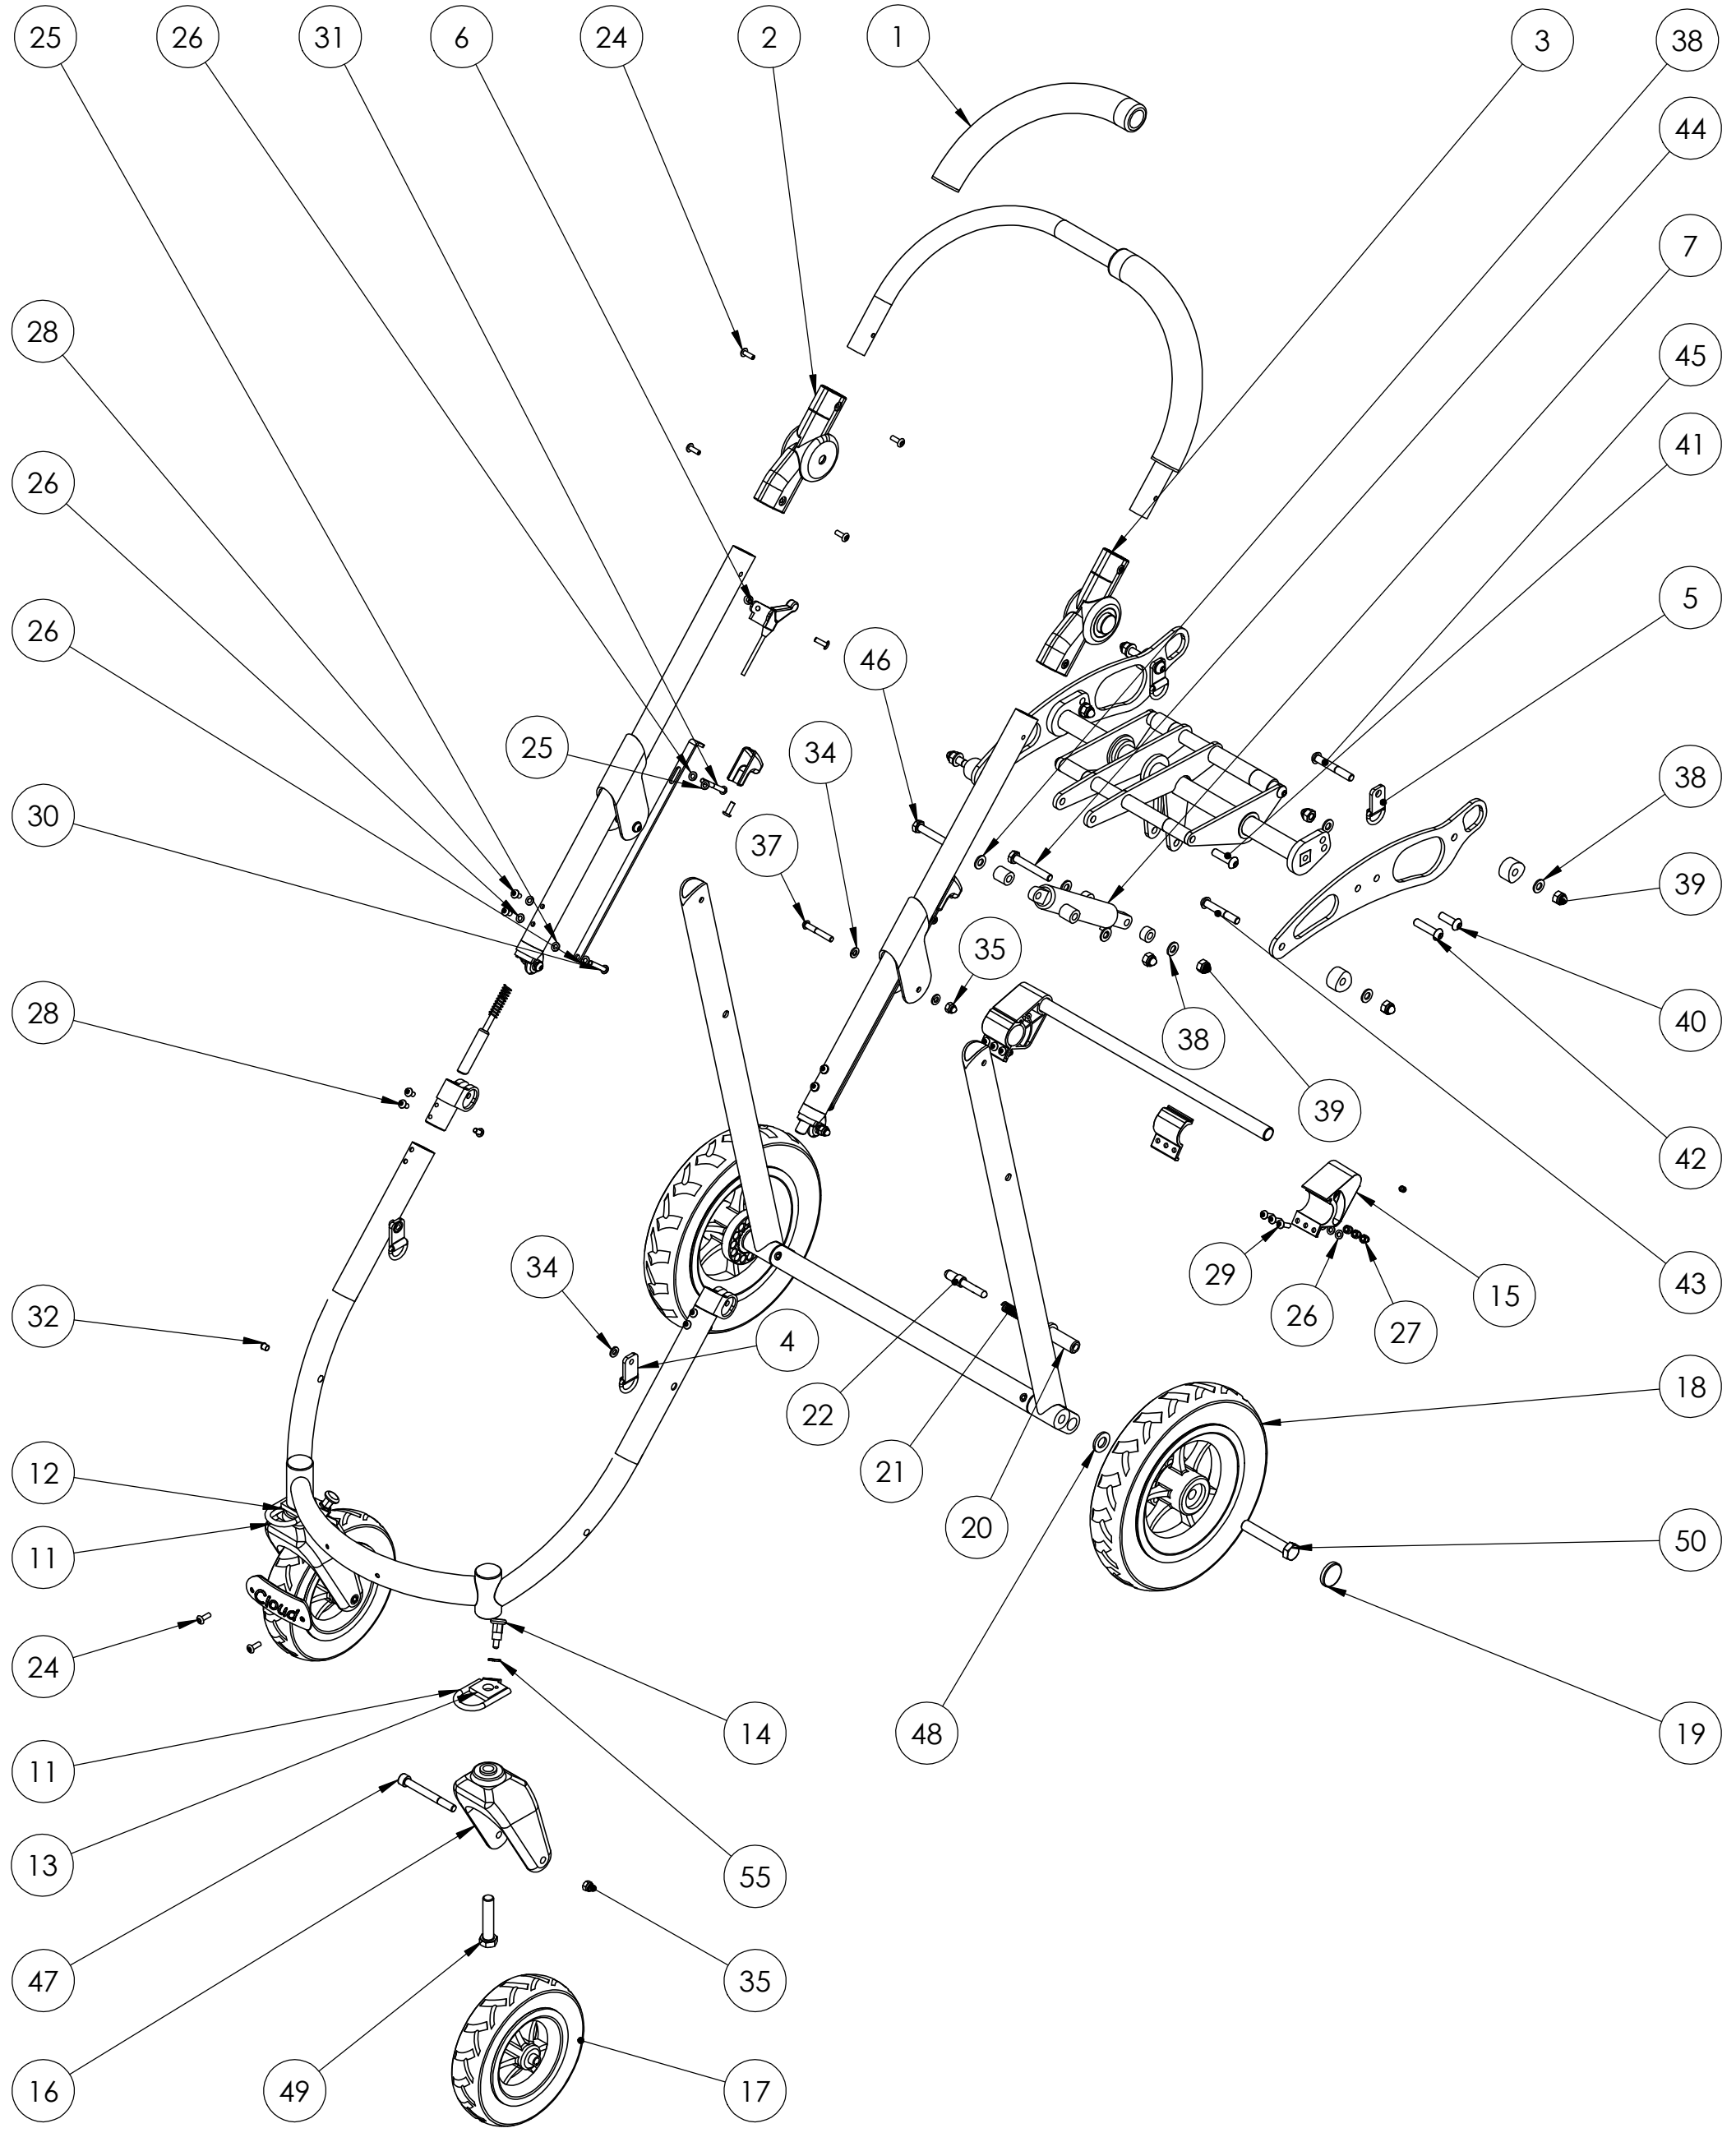

Cloud Wheelbase Parts List

Subject to technical alterations

Cloud Wheelbase Parts List

ITEM NO.	Part Code	Description	Qty per chassis
1	CL6225 / L6245	Handle Grip Size 1 / Handle Grip Size 2	2
2	E41090A-22	Cloud Handle Joint Left Hand 22mm / 37.5 x 22mm	1
3	E41090B-22	Cloud Handle Joint Right Hand 22mm / 37.5 x 22mm	1
4	SN5340/6	P Clip and D ring 6mm Hole	2
5	SN5340/8	P Clip and D ring 8mm Hole	2
6	SN7300 or SN7300B	SN7300 - Tilt Cable Full, SN7300B - Cable end fittings only.	1
7	SN7402	Slow Release Gas Strut	1
8	TT7401	Gas Strut Release Head	1
9	TT7402	Gas Strut Release Head Lever	1
10	TT7403	Gas Strut M10 Locknut	1
11	053rkf011.8	Front Transit Tie Down Bracket (without direction lock)	2
12	056rkf200LH	Optional - Tie Down Bracket With Direction Lock LH (Excludes Pin)	1
13	056rkf200RH	Optional - Tie Down Bracket With Direction Lock RH (Excludes Pin)	1
14	SN6237	Optional - Front Castor Locking Pin including locknut	2
15	SN7432	Pin Lock Brake Actuator Plastics (Set of 4 parts)	1
16	CL6244	Front Castor Fork	2
17	SN6236	Front Castor Wheel	2
18	SN6232	Rear Wheel 250mm with pin lock brake disc	2
19	SN6248	Rear Wheel Bolt Cap	2
20	056rkf100.2	Brake Lock Pin Bush	2
21	C5512280	Compression Spring Pin Lock Brake & Frame Joints	4
22	056rkf100.3	Brake Lock Pin	2
23	RVTAL4010	4.0 x 10mm Pop Rivet	2
24	RVT110004814	4.8 x 14mm Pop Rivet Black	14
25	NNYM05	M5 nylon washer	4
26	WAM05Z	M5 Form A Washer Zinc	14
27	N986M05Z	M5 Nylock Dome Nut Zinc	6
28	SKTMB05X12Z	M5 x 12 Socket Button Zinc	10
29	SKTMB05X16Z	M5 x 16 Socket Button Zinc	6
30	SKTMB05X30Z	M5 x 30 Socket Button Zinc	2
31	SKTMB05X45Z	M5 x 45 Socket Button Zinc	2
32	460007	6mm Blanking PLug	4
33	NNYM06	M6 Nylon Washer	4
34	WAM06Z	M6 Form A Washer Zinc	9
35	N986M06Z	M6 Nylock Dome Nut Zinc	6
36	SKTMB06X25Z	M6 x 25 Socket Button Zinc	2
37	SKTMB06X40Z	M6 x 40 Socket Button Zinc	2
38	WAM08Z	M8 Form A Washer Zinc	12
39	N986M08Z	M8 Nylock Dome Nut Zinc	8
40	SKTMB08X25Z	M8 x 25 Socket Button Zinc	2
41	SKTMB08X30Z	M8 X 30 Socket Button Zinc	4
42	SKTMB08X35Z	M8 x 35 Socket Button Zinc	2
43	SKTMB08X50Z	M8 x 50 Socket Button Zinc	2
44	88BM08X55Z	M8 x 55 Hex Bolt Zinc	1
45	SKTMB08X55Z	M8 x 55 Socket Button Zinc	2
46	88BM08X70Z	M8 x 70 Socket Button Zinc	1
47	SKMCP08X075Z	M8 x 75 Socket Cap Bolt Zinc	2
48	WAM12Z	M12 Form A Washer Zinc	2
49	HTBM12X55Z	M12 x 55 Hex Bolt Zinc	2
50	SHHM120070Z	M12 x 70 Hex Bolt Zinc	2

Subject to technical alterations