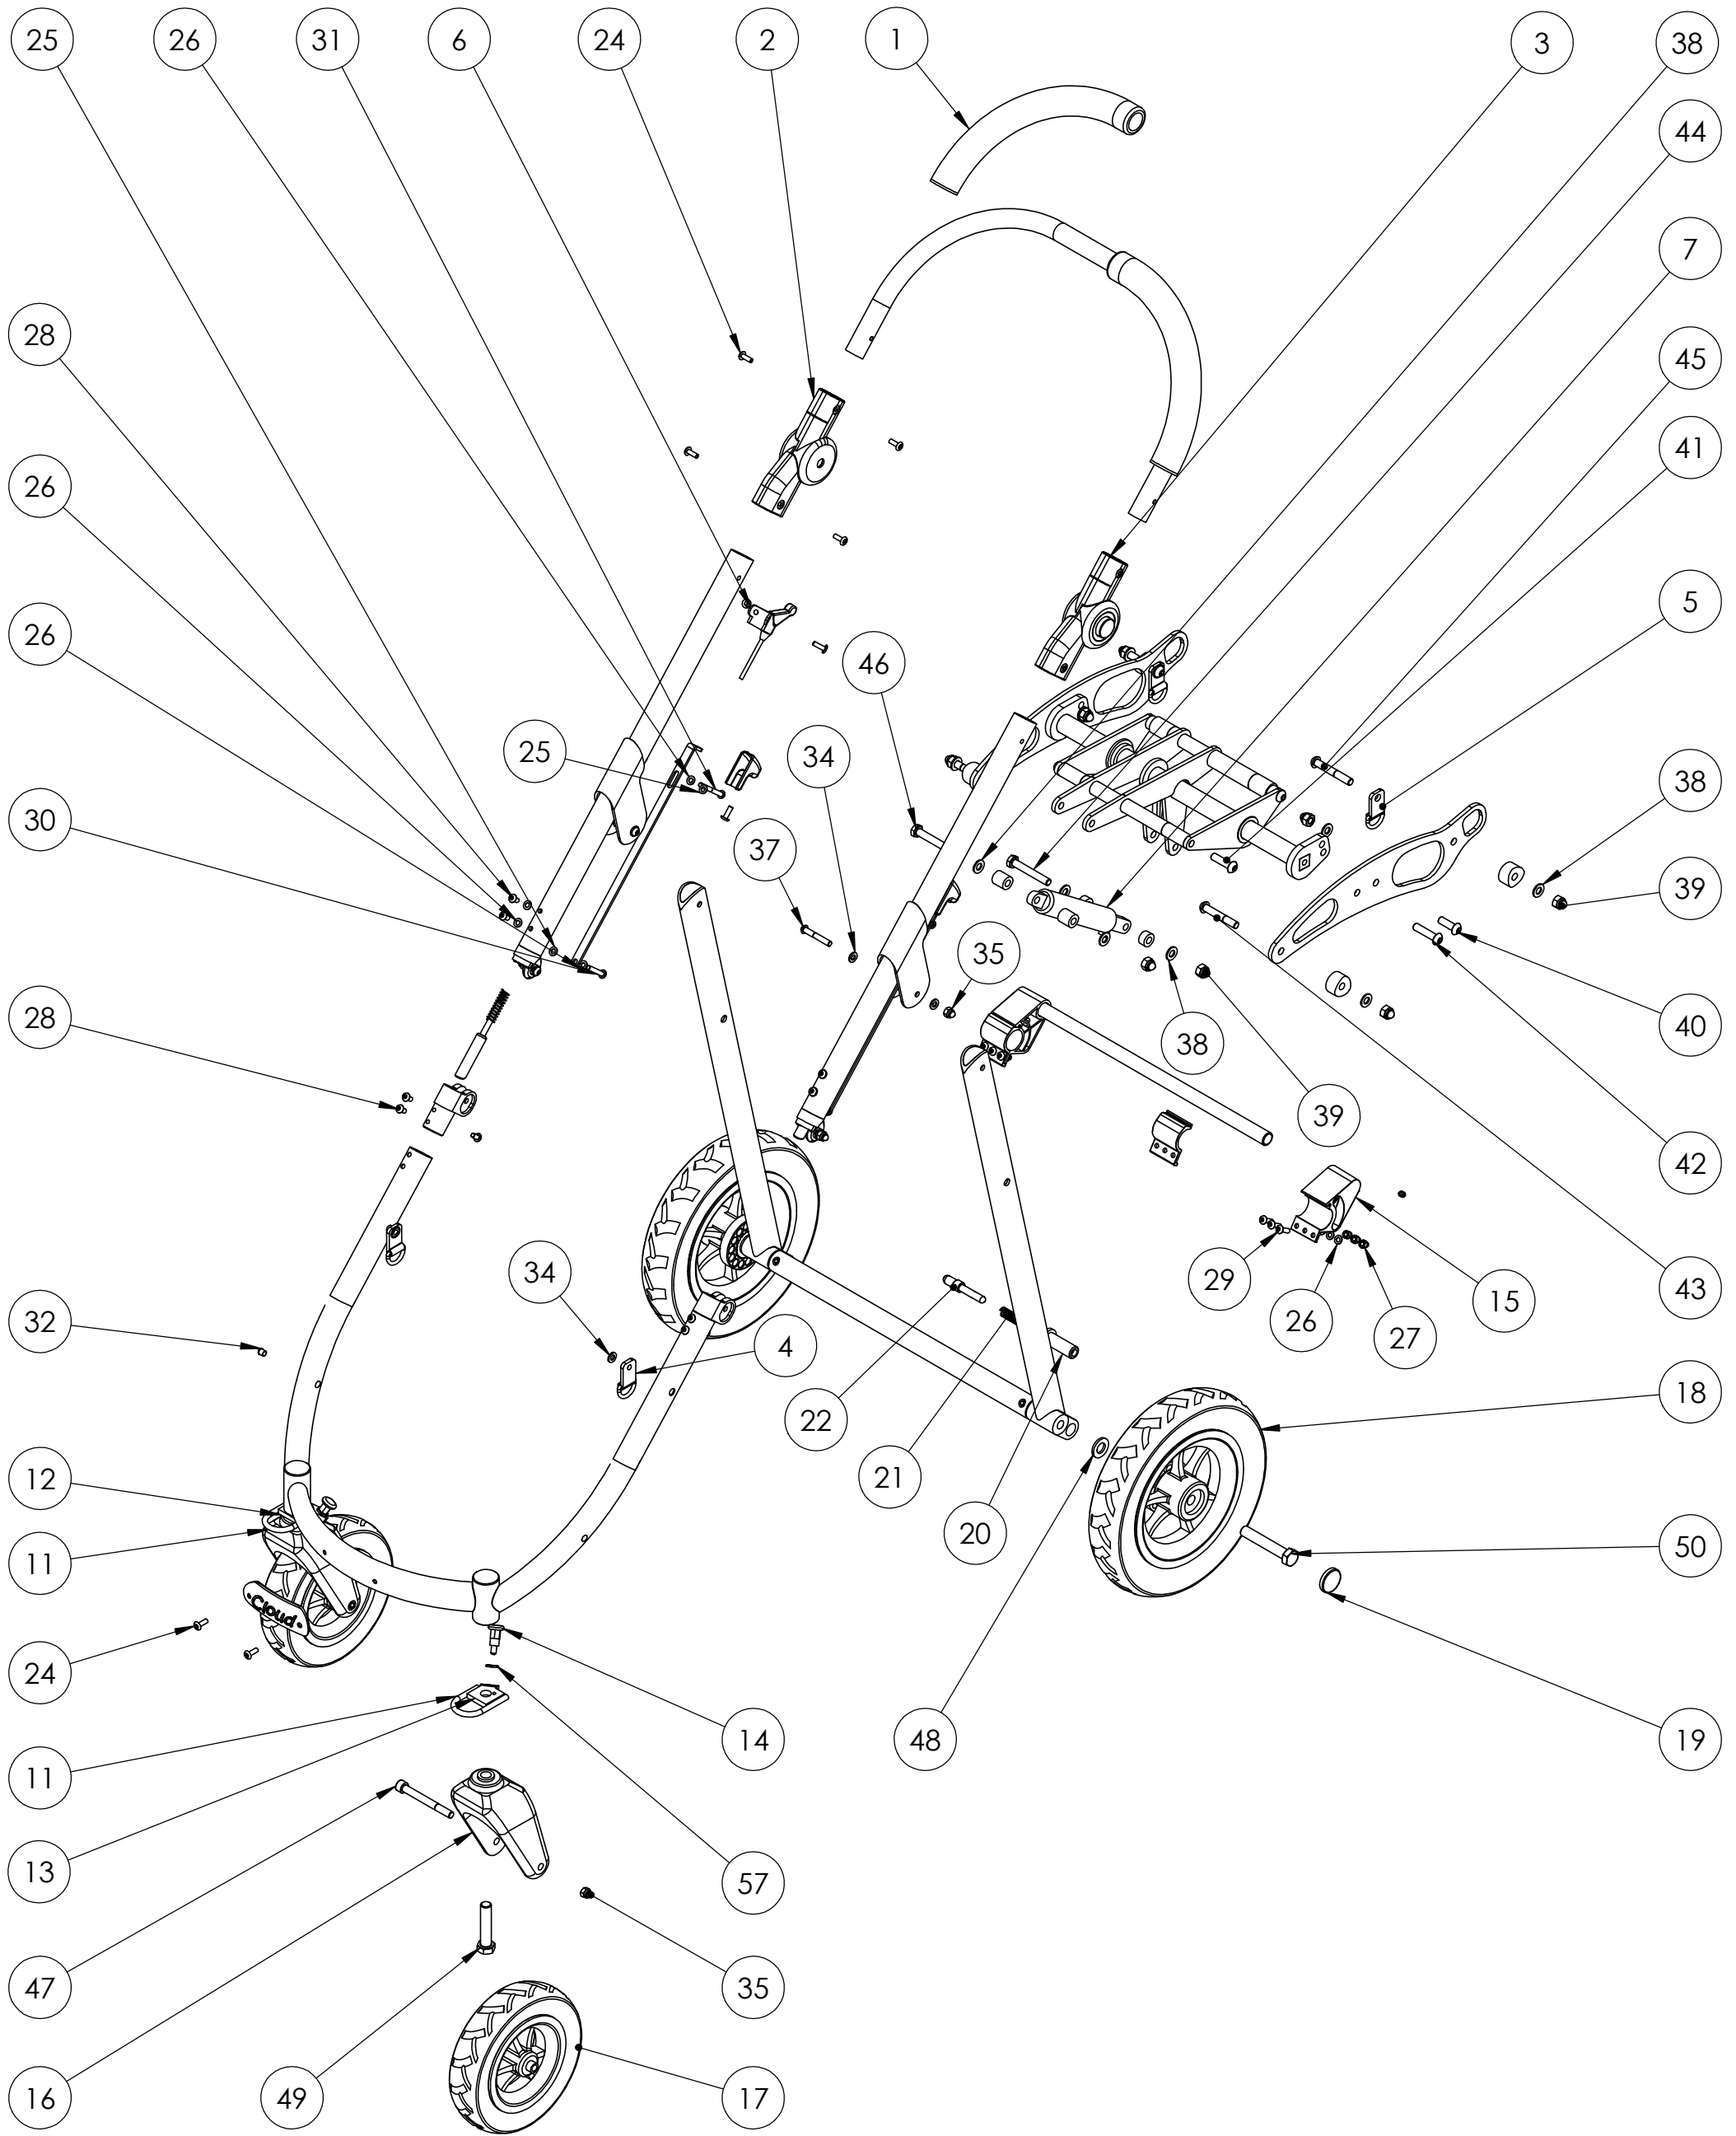

Cloud Wheelbase Parts List

Subject to technical alterations

Cloud Wheelbase Parts List

ITEM NO.	Part Code	Description	Qty per chassis
1	CL6225 / L6245	Handle Grip Size 1 / Handle Grip Size 2	2
2	E41090A-22	Cloud Handle Joint Left Hand 22mm / 37.5 x 22mm	1
3	E41090B-22	Cloud Handle Joint Right Hand 22mm / 37.5 x 22mm	1
4	SN5340/6	P Clip and D ring 6mm Hole	2
5	SN5340/8	P Clip and D ring 8mm Hole	2
6	SN7300 or SN7300B	SN7300 - Tilt Cable Full, SN7300B - Cable end fittings only.	1
7	SN7402	Slow Release Gas Strut	1
8	TT7401	Gas Strut Release Head	1
9	TT7402	Gas Strut Release Head Lever	1
10	TT7403	Gas Strut M10 Locknut	1
11	053rkf011.8	Front Transit Tie Down Bracket (without direction lock)	2
12	056rkf200LH	Optional - Tie Down Bracket With Direction Lock LH (Excludes Pin)	1
13	056rkf200RH	Optional - Tie Down Bracket With Direction Lock RH (Excludes Pin)	1
14	SN6237	Optional - Front Castor Locking Pin including locknut	2
15	SN7432	Pin Lock Brake Actuator Plastics (Set of 4 parts)	1
16	CL6244	Front Castor Fork	2
17	SN6236	Front Castor Wheel	2
18	SN6232	Rear Wheel 250mm with pin lock brake disc	2
19	SN6248	Rear Wheel Bolt Cap	2
20	056rkf100.2	Brake Lock Pin Bush	2
21	C5512280	Compression Spring Pin Lock Brake & Frame Joints	4
22	056rkf100.3	Brake Lock Pin	2
23	RVTAL4010	4.0 x 10mm Pop Rivet	2
24	RVT110004814	4.8 x 14mm Pop Rivet Black	14
25	NNYM05	M5 nylon washer	4
26	WAM05Z	M5 Form A Washer Zinc	14
27	N986M05Z	M5 Nylock Dome Nut Zinc	6
28	SKTMB05X12Z	M5 x 12 Socket Button Zinc	10
29	SKTMB05X16Z	M5 x 16 Socket Button Zinc	6
30	SKTMB05X30Z	M5 x 30 Socket Button Zinc	2
31	SKTMB05X45Z	M5 x 45 Socket Button Zinc	2
32	460007	6mm Blanking Plug	4
33	NNYM06	M6 Nylon Washer	4
34	WAM06Z	M6 Form A Washer Zinc	9
35	N986M06Z	M6 Nylock Dome Nut Zinc	6
36	SKTMB06X25Z	M6 x 25 Socket Button Zinc	2
37	SKTMB06X40Z	M6 x 40 Socket Button Zinc	2
38	WAM08Z	M8 Form A Washer Zinc	12
39	N986M08Z	M8 Nylock Dome Nut Zinc	8
40	SKTMB08X25Z	M8 x 25 Socket Button Zinc	2
41	SKTMB08X30Z	M8 X 30 Socket Button Zinc	4
42	SKTMB08X35Z	M8 x 35 Socket Button Zinc	2
43	SKTMB08X50Z	M8 x 50 Socket Button Zinc	2
44	88BM08X55Z	M8 x 55 Hex Bolt Zinc	1
45	SKTMB08X55Z	M8 x 55 Socket Button Zinc	2
46	88BM08X70Z	M8 x 70 Socket Button Zinc	1
47	SKMCP08X075Z	M8 x 75 Socket Cap Bolt Zinc	2
48	WAM12Z	M12 Form A Washer Zinc	2
49	HTBM12X55Z	M12 x 55 Hex Bolt Zinc	2
50	SHHM120070Z	M12 x 70 Hex Bolt Zinc	2
51	PAINT03	10ml Touch up paint & Brush Lesanol FRD9527 (Black)	1
52	PAINT04	400ml Spray can Touch up paint Lesanol FRD9527 (Black)	1

Subject to technical alterations