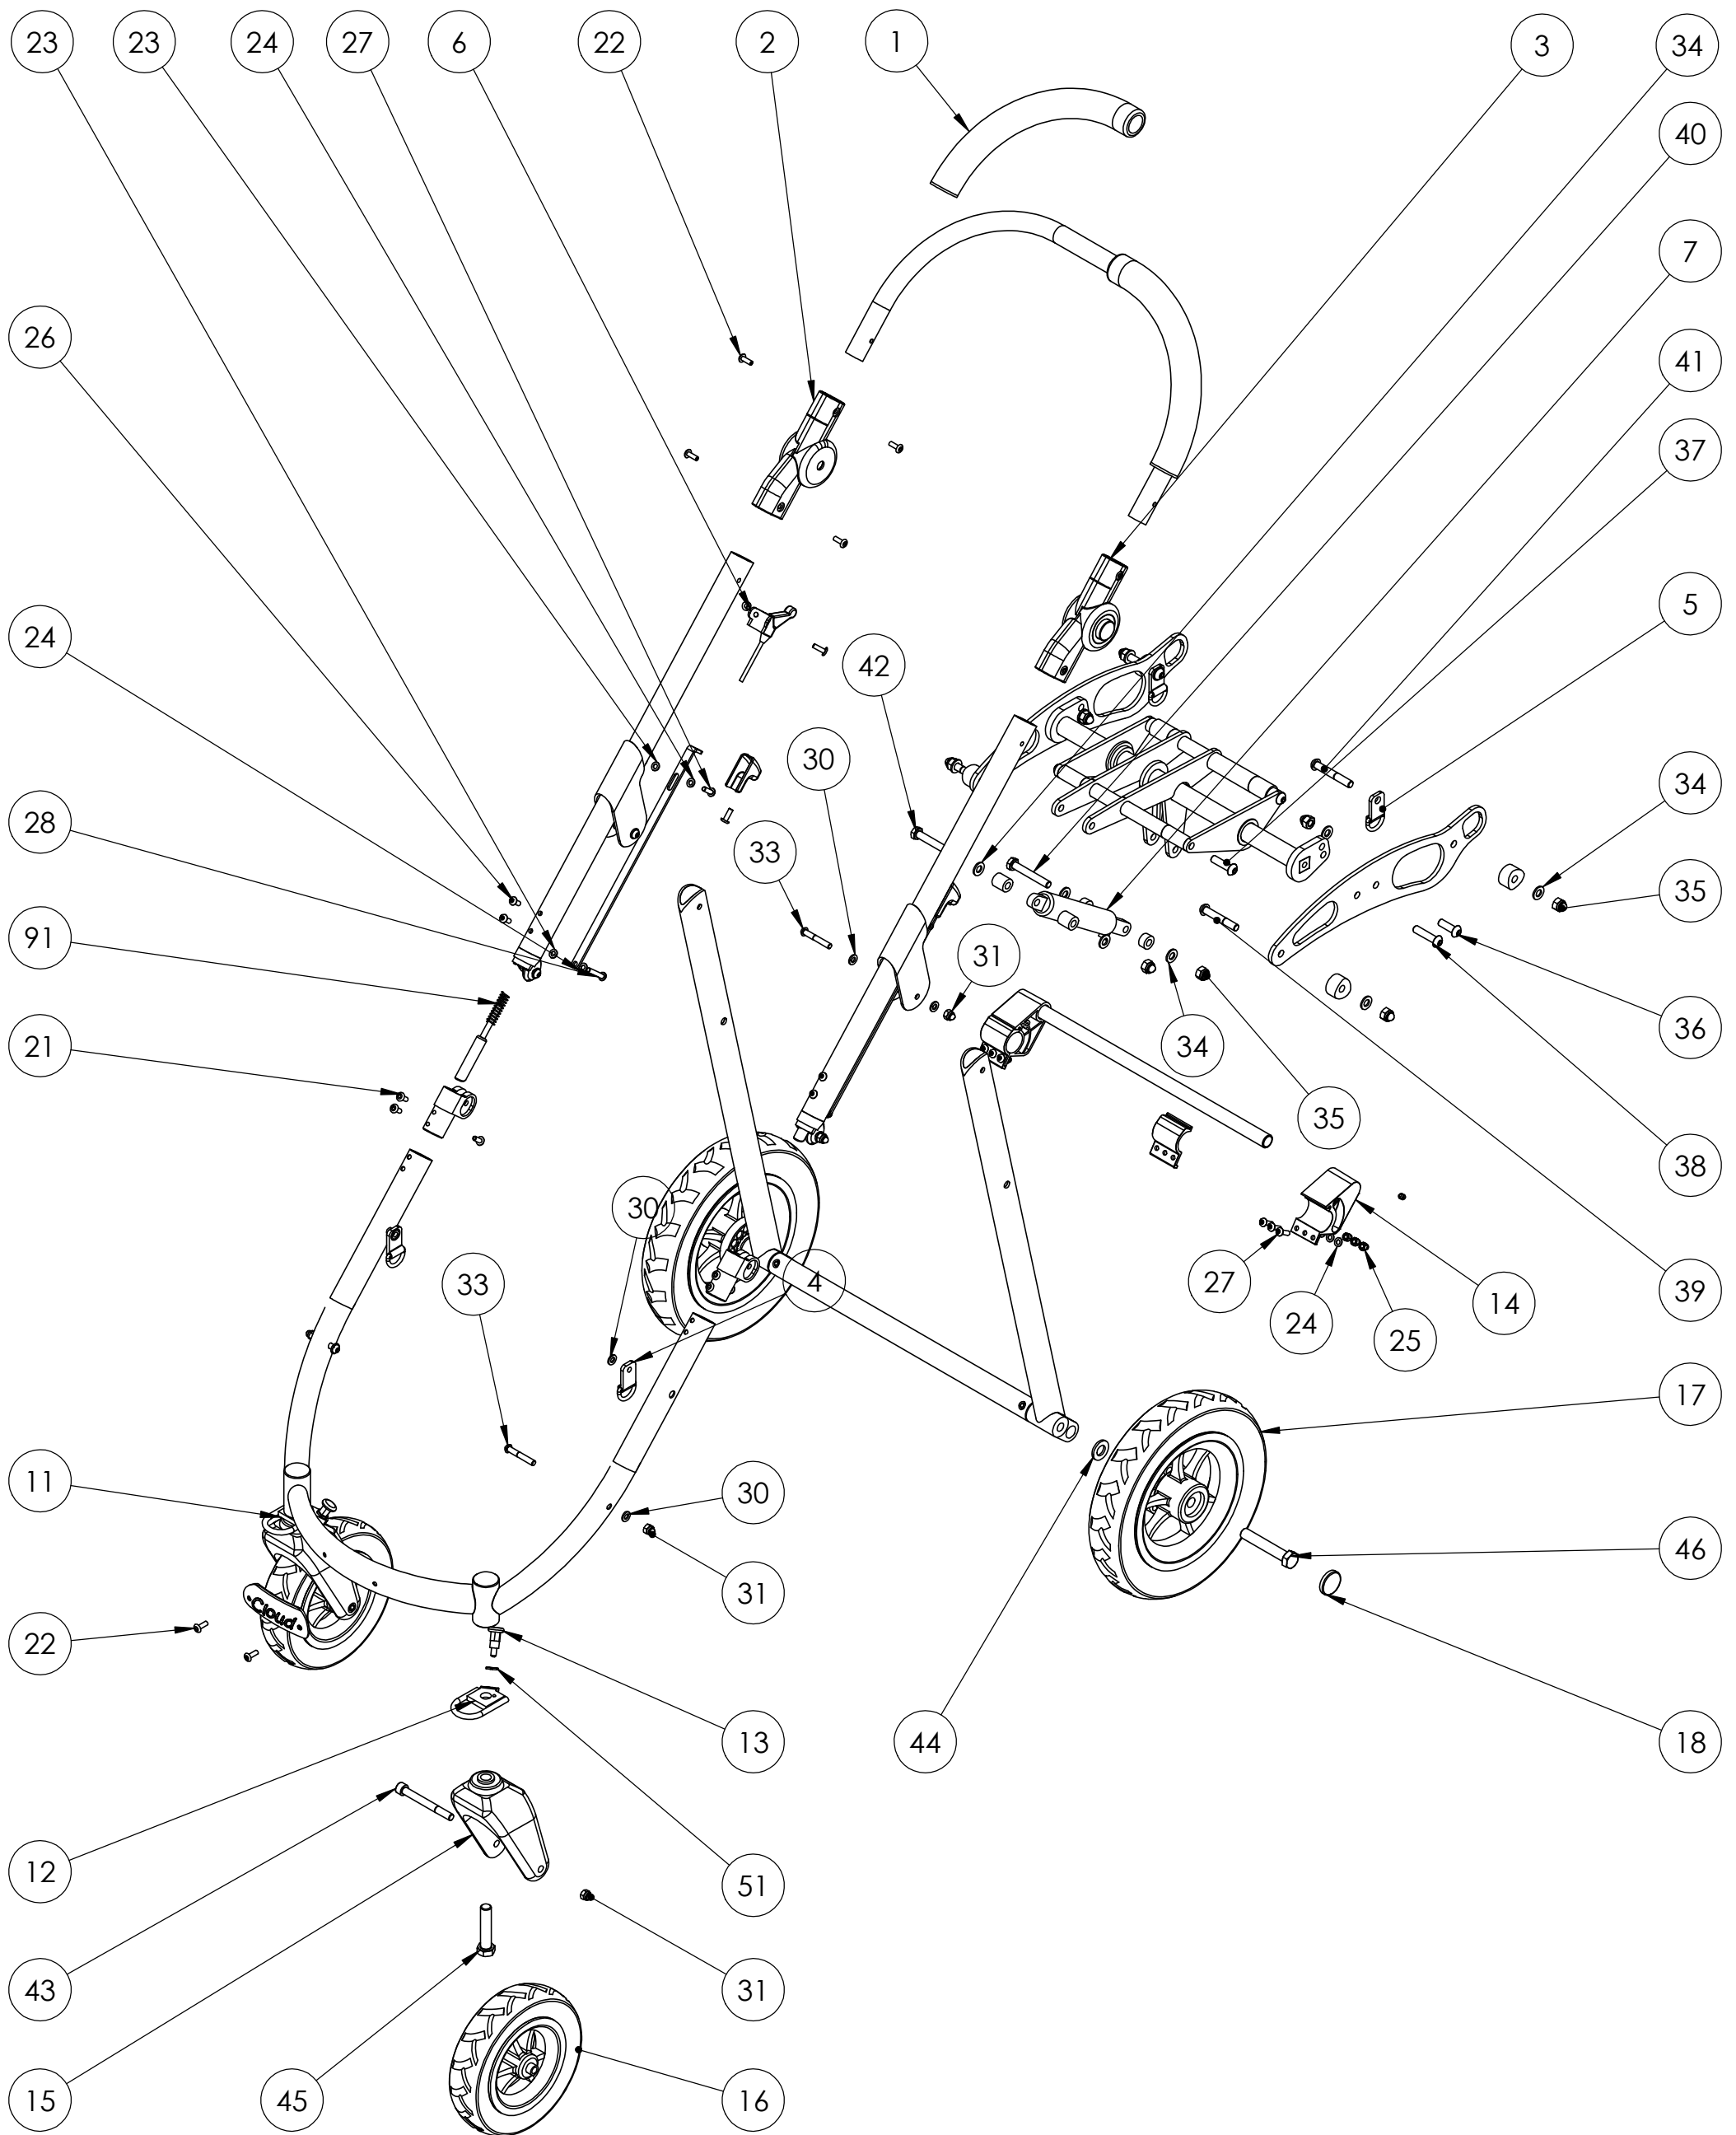

Cloud Wheelbase Parts List

Subject to technical alterations

Cloud Wheelbase Parts List

ITEM NO.	Part Code	Description	QTY.
1	CL6225 / L6245	Handle Grip Size 1 / Handle Grip Size 2	2
2	E41090A-22	Cloud Handle Joint Left Hand 22mm / 37.5 x 22mm	1
3	E41090B-22	Cloud Handle Joint Right Hand 22mm / 37.5 x 22mm	1
4	SN5340/6	P Clip and D ring 6mm Hole	2
5	SN5340/8	P Clip and D ring 8mm Hole	2
6	SN7300 or SN7300B	SN7300 - Tilt Cable Full, SN7300B - Cable end fittings only.	1
7	SN7402	Slow Release Gas Strut	1
8	TT7401	Gas Strut Release Head	1
9	TT7402	Gas Strut Release Head Lever	1
10	TT7403	Gas Strut M10 Locknut	1
11	056rkf200LH	Tie Down Bracket With Direction Lock LH (Excludes Pin)	1
12	056rkf200RH	Tie Down Bracket With Direction Lock RH (Excludes Pin)	1
13	SN6237	Front Castor Locking Pin including locknut	2
14	SN7432	Pin Lock Brake Actuator Plastics (Set of 4 parts)	1
15	CL6244	Front Castor Fork	2
16	SN6236	Front Castor Wheel	2
17	SN6232	Rear Wheel 250mm with pin lock brake disc	2
18	SN6248	Rear Wheel Bolt Cap	2
19	C5512280	Compression Spring Pin Lock Brake & Frame Joints	4
20	RVTAL4010	4.0 x 10mm Pop Rivet	2
21	RVT110004812	4.8 x 12mm Pop Rivet Black	6
22	RVT110004814	4.8 x 14mm Pop Rivet Black	14
23	NNYM05	M5 nylon washer	4
24	WAM05Z	M5 Form A Washer Zinc	10
25	N986M05Z	M5 Nylock Dome Nut Zinc	6
26	SKTMB05X12Z	M5 x 12 Socket Button Zinc	4
27	SKTMB05X16Z	M5 x 16 Socket Button Zinc	8
28	SKTMB05X30Z	M5 x 30 Socket Button Zinc	2
29	NNYM06	M6 Nylon Washer	4
30	WAM06Z	M6 Form A Washer Zinc	12
31	N986M06Z	M6 Nylock Dome Nut Zinc	8
32	SKTMB06X25Z	M6 x 25 Socket Button Zinc	2
33	SKTMB06X40Z	M6 x 40 Socket Button Zinc	4
34	WAM08Z	M8 Form A Washer Zinc	12
35	N986M08Z	M8 Nylock Dome Nut Zinc	8
36	SKTMB08X25Z	M8 x 25 Socket Button Zinc	2
37	SKTMB08X30Z	M8 X 30 Socket Button Zinc	4
38	SKTMB08X35Z	M8 x 35 Socket Button Zinc	2
39	SKTMB08X50Z	M8 x 50 Socket Button Zinc	2
40	88BM08X55Z	M8 x 55 Hex Bolt Zinc	1
41	SKTMB08X55Z	M8 x 55 Socket Button Zinc	2
42	88BM08X70Z	M8 x 70 Socket Button Zinc	1
43	SKMCP08X075Z	M8 x 75 Socket Cap Bolt Zinc	2
44	WAM12Z	M12 Form A Washer Zinc	2
45	HTBM12X55Z	M12 x 55 Hex Bolt Zinc	2
46	SHHM120070Z	M12 x 70 Hex Bolt Zinc	2