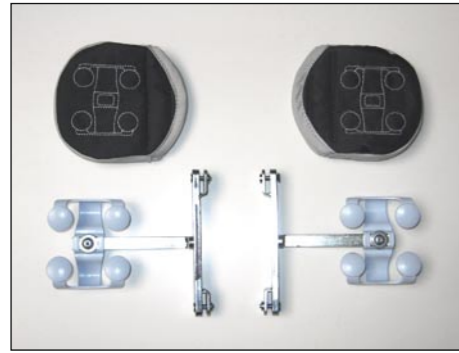

### **TWIST – The perception seat for dynamic seating**

- Positioning supports & harnesses
- Safety & protection
- Accessories for J / A chassis

Impulse sensors	size 1	size 2
Item code	6383	6583
Scope of delivery	2 x impulse sensor with wing suspension 2 x pad	

Abduction block	size 1	size 2
Item code	6370	6570
Scope of delivery	1 x abduction block with upholstery 1 x knurled nut	

Soft pelvic harness	size 1	size 2
Item code	6375	6575
Scope of delivery	1 x soft pelvic harness incl. mounting material	

Side plate, high	size 1	size 2
Item code	6386	6586
Scope of delivery	2 x side plate, high 2 x pad	

Grip rail	size 1	size 2
Item code	6372	6572
Scope of delivery	1 x grip rail 1 x pad 2 x locking pin	

Transit tie-down system	J / A chassis 1	J / A chassis 2
Item code	9700668404000	9700678404000
Scope of delivery	1 x wheel fixation, left 1 x wheel fixation, right 2 x crash grommet, rear 1 x locking pin with locking device incl. mounting material	

Grip rail, strong curved	size 1	size 2
Item code	6372/1	6572/1
Scope of delivery	1 x grip rail, strong curved 1 x pad 2 x locking pin	

Foot straps	size 1	size 2
Item code	6648	6648
Scope of delivery	2 x foot strap with buckle	