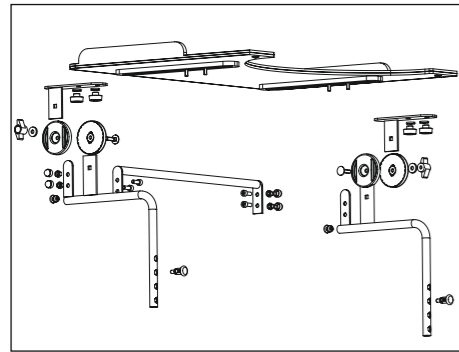

Side plate, high	size 1	size 2
Item code	6386	6586
Scope of delivery	2 x side plate, high 2 x pad	

Grip rail	size 1	size 2
Item code	6372	6572
Scope of delivery	1 x grip rail 1 x pad 2 x locking pin	

Transit tie-down system	J / A chassis 1	J / A chassis 2
Item code	9700668404000	9700678404000
Scope of delivery	1 x wheel fixation, left 1 x wheel fixation, right 2 x crash grommet, rear 1 x locking pin with locking device incl. mounting material	

Tilt-in-space lever at push bar	J / A chassis 1	J / A chassis 2
Item code	6749/1	6749/1
Scope of delivery	1 x tilt-in-space lever with bowden cable 1 x cable strap	

Pneumatic wheels	J / A chassis 1	J / A chassis 2
Item code - Surcharge	6646	6646
Item code - Upgrade kit	6647	6647
Scope of delivery	2 x front wheel, pneumatic 2 x rear wheel, pneumatic	

Calf strap	size 1	size 2
Item code	6381	standard
Scope of delivery	1 x calf strap with 2 clips	

Tray, transparent	size 1	size 2
Item code	6628	6728
Scope of delivery	1 x table board 2 x locking pin incl. mounting material	

Grip rail, strong curved	size 1	size 2
Item code	6372/1	6572/1
Scope of delivery	1 x grip rail, strong curved 1 x pad 2 x locking pin	

Foot straps	size 1	size 2
Item code	6648	6648
Scope of delivery	2 x foot strap with buckle	