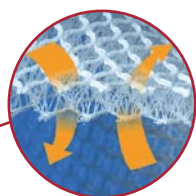

ThevoTwist

- ✓ Individual adjustments by means of the flexible elements in the back.
- ✓ Firm seat as basis for an optimum seating posture.
- ✓ High seat comfort and breathable back area.
- ✓ Lightweight aluminum frame for a quick and easy storage.

Headrest

Adjustable in angle and to the individual back height.

Seat suspension

Offers extra comfort to the child (available in different strengths).

3-mesh-air-comfort-interlaced yarns

for a flexible, breathable seat climate.

ThevoSeat colours

ThevoTwist is available in red or blue. Fabrics also available as yard ware!

Fabric sample:
red

Fabric sample:
blue

Materials upholstery:

PES-fabrics, 3-mesh-air-comfort-interlaced yarns

Products & Accessories