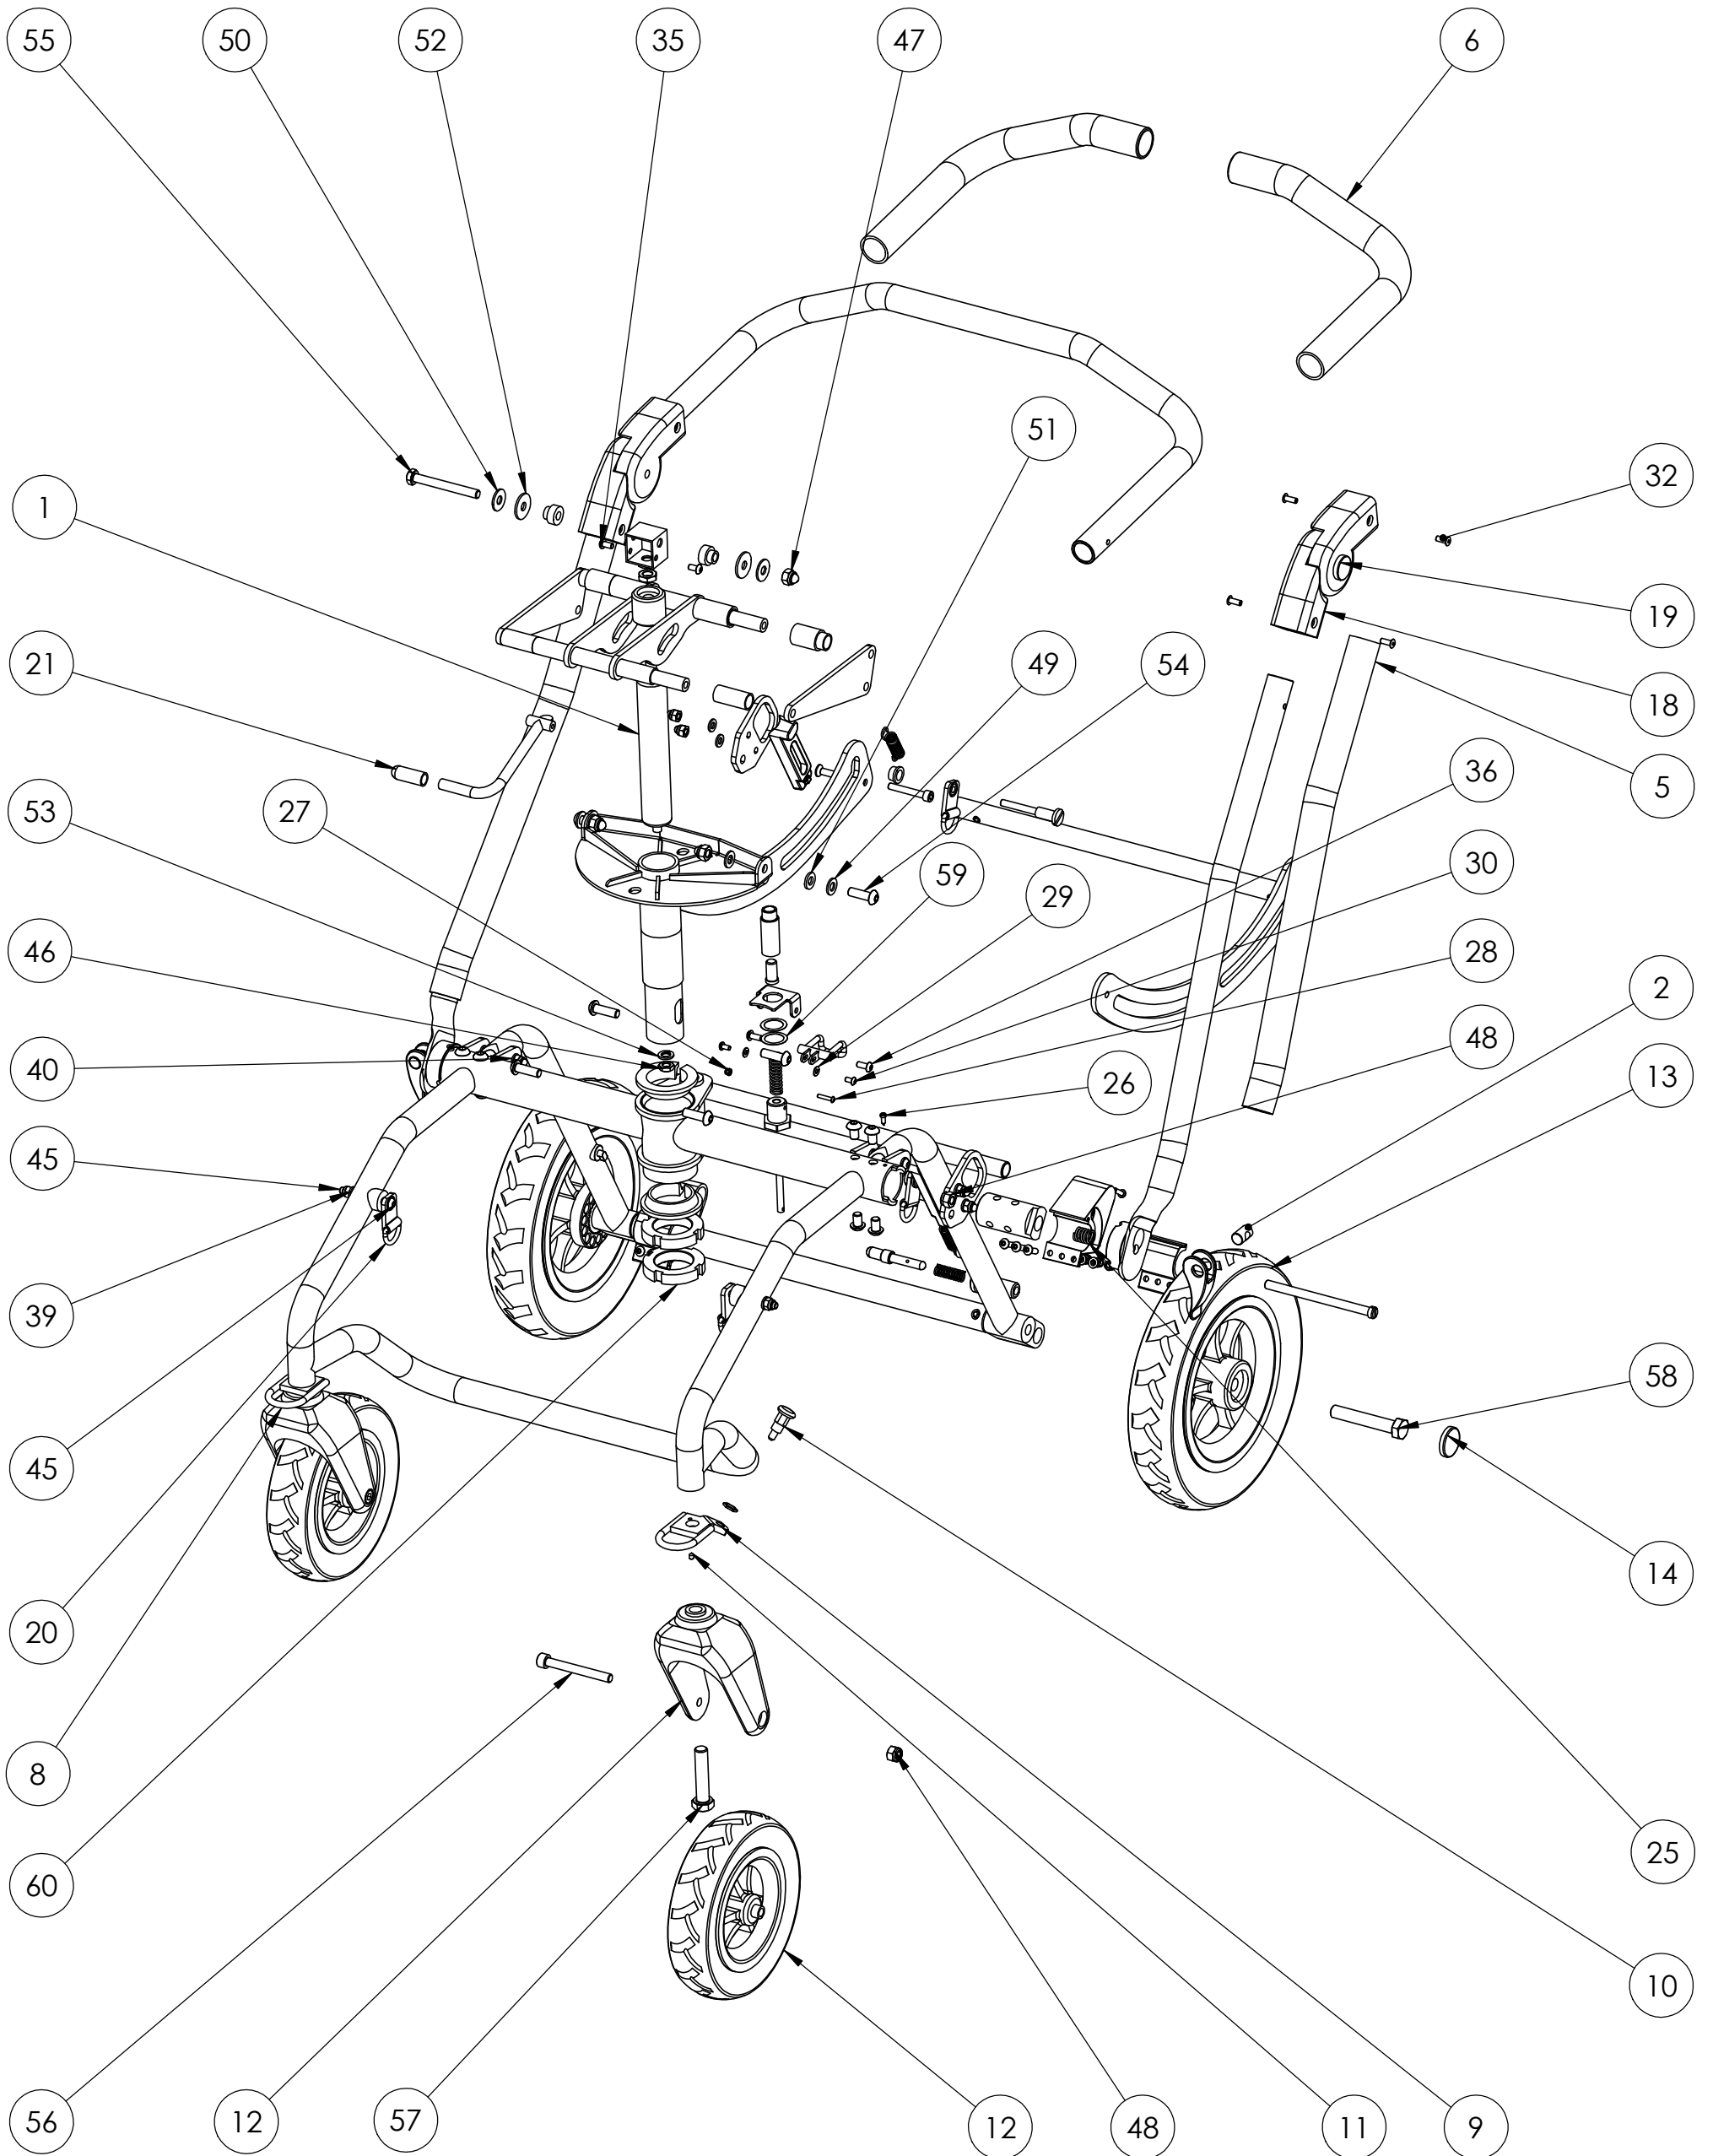

Swirl Wheelbase Parts List

Subject to technical alterations

Swirl Wheelbase Parts List

Subject to technical alterations

Swirl Wheelbase Parts List

ITEM NO.	Part Code	Description	Parts List/QTY.
1	SW194569	Gas Strut, includes M10 Lock Nut	1
2	SW7241	Lower Push Handle Locking Lever	2
3	SW7551	Brake Bar Pin Lock Brake	1
4	SW7231	Slide lock	2
5	SW6225	Lower Push Handle Cover	2
6	SN6288	Swirl Handle Grips	2
7	SN7435	Rear Transit Tie Down Bracket	2
8	056rkf200RH	Tie Down Bucket With Direction Lock RH (Excludes Pin)	1
9	056rkf200LH	Tie Down Bucket With Direction Lock LH (Excludes Pin)	1
10	SN6237	Front Castor Locking Pin	2
11	SKA2MSC04X06	M4 x 6mm Setscrew Cone Point	2
12	SN6246 / SN6244	Front castor / Front Castor Housing	2
13	SN6242	Rear Wheel 250mm with pin lock brake disc	2
14	SN6248	Rear Wheel Bolt Cap	2
15	SN7432	Pin Lock Brake Actuator Plastics (Set of 4 parts)	1
16	056rkf100.2	Brake Lock Pin Bush	2
17	056rkf100.3	Brake Lock Pin	2
18	TS6229	Push Handle Adjustor (Complete)	2
19	B28090	Push Button For Push Handle Adjustor	2
20	SN5340 / SN5341	P Clip and D ring	4
21	TS6267	TS6267 Handle Cover	1
22	SW011.20	Extension Spring Frame Lock	2
23	D22420	Compression Spring Rotation Lock	1
24	C5512280	Compression Spring Pin Lock Brake	2
25	C6613980A	Compression Spring Drop Handles	2
26	STABPP06X14Z	6 x 1/4" Type AB Pozi Pan Self Tapper Zinc	2
27	NNYMT03	M3 Nylock Type T Nut	1
28	SKTMB03X20Z	ISO 7380 - M3 x 16 --- 16N	1
29	WAMA04Z	M4 Form A Washer Zinc	2
30	SKTMB04X08Z	M4 x 8 Socket Button Zinc	2
31	SKTMB04X12Z	ISO 7380 - M4 x 16 --- 16N	2
32	RVT110004812	Blind Rivet 4.8 x 14mm	8
33	N986M05Z	M5 Nylock Dome Nut	6
34	WAMA05Z	M5 Form A Washer	6
35	SKTMB05X10Z	M5 x 10 Socket Button Zinc	2
36	SKTMB05X12Z	M5 x 12 Socket Button Zinc	2
37	SKTMB05X16Z	M5 x 16 Socket Button Zinc	6
38	N986M06Z	M6 Nylock Dome Nut	8