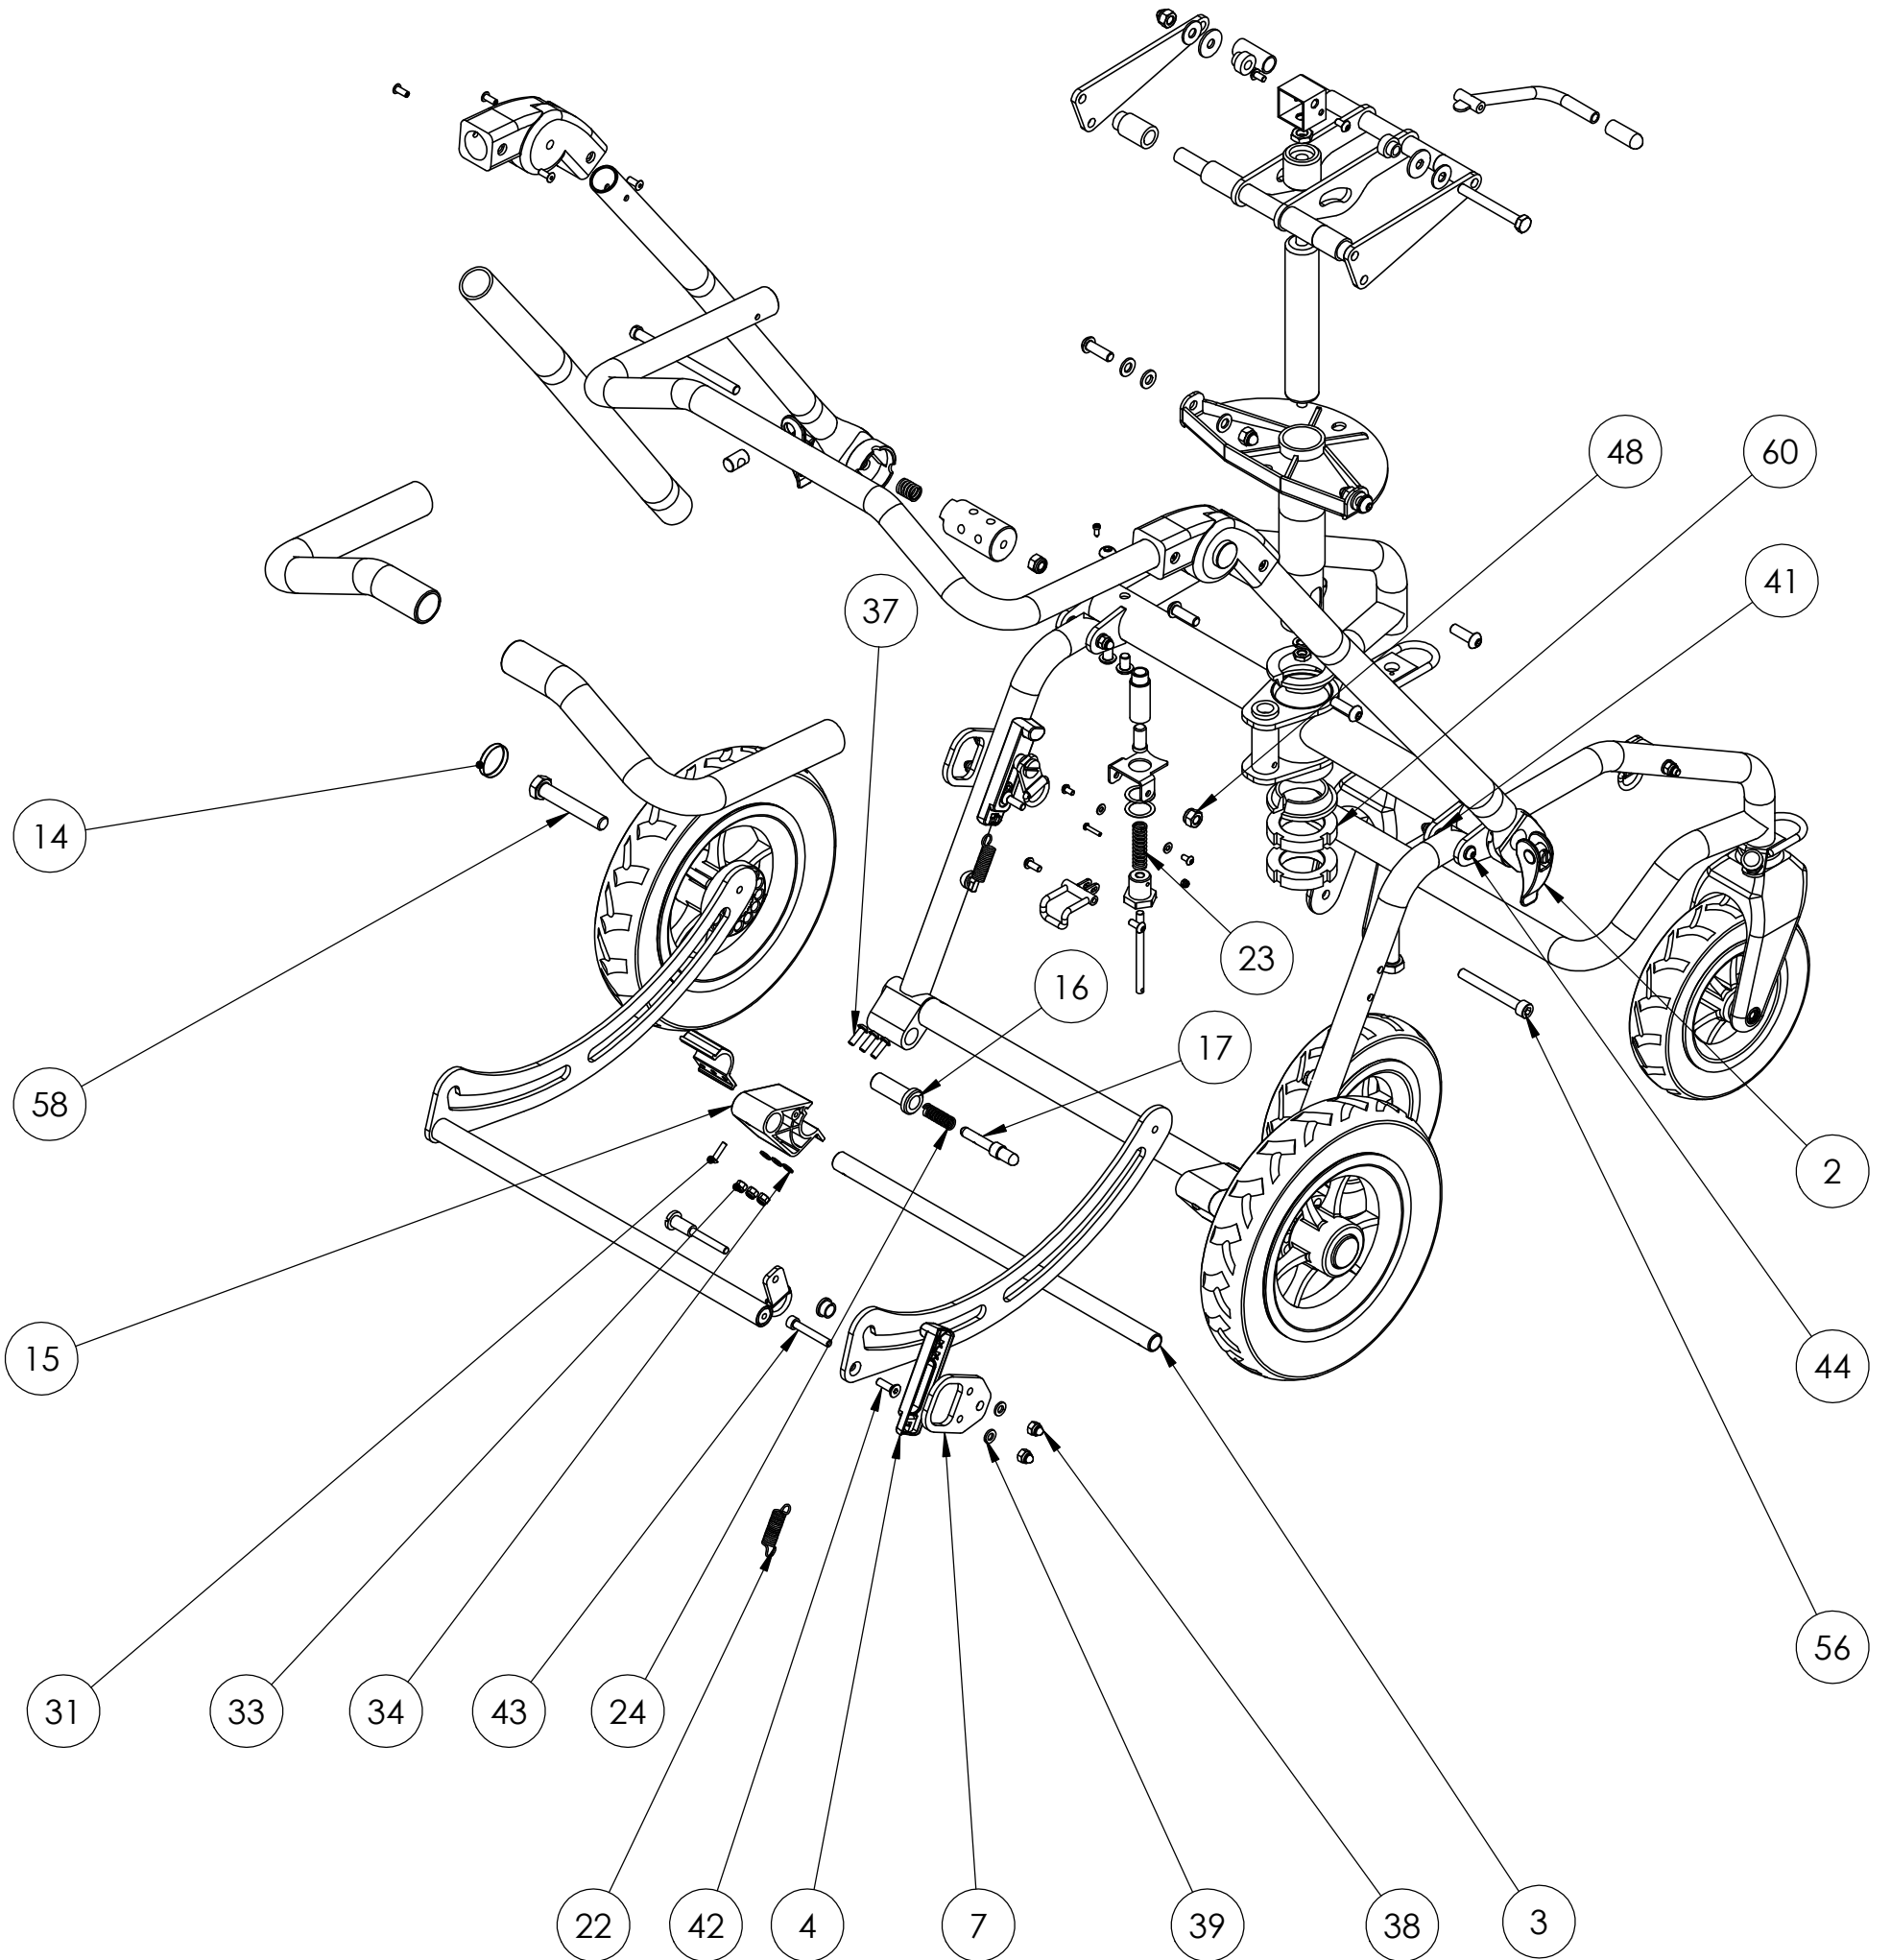

Swirl Wheelbase Parts List

Subject to technical alterations

Swirl Wheelbase Parts List

Subject to technical alterations

Swirl Wheelbase Parts List

ITEM NO.	Part Code	Description	Parts List/QTY.
1	SW194569	Gas Strut, includes M10 Lock Nut	1
2	SW7241	Lower Push Handle Locking Lever	2
3	SW7551	Brake Bar Pin Lock Brake	1
4	SW7231	Slide lock	2
5	SW6225	Lower Push Handle Cover	2
6	SN6288	Swirl Handle Grips	2
7	SN7435	Rear Transit Tie Down Bracket	2
8	056rkf200RH	Tie Down Bucket With Direction Lock RH (Excludes Pin)	1
9	056rkf200LH	Tie Down Bucket With Direction Lock LH (Excludes Pin)	1
10	SN6237	Front Castor Locking Pin	2
11	SKA2MSC04X06	M4 x 6mm Setscrew Cone Point	2
12	SN6246 / SN6244	Front castor / Front Castor Housing	2
13	SN6242	Rear Wheel 250mm with pin lock brake disc	2
14	SN6248	Rear Wheel Bolt Cap	2
15	SN7432	Pin Lock Brake Actuator Plastics (Set of 4 parts)	1
16	056rkf100.2	Brake Lock Pin Bush	2
17	056rkf100.3	Brake Lock Pin	2
18	TS6229	Push Handle Adjustor (Complete)	2
19	B28090	Push Button For Push Handle Adjustor	2
20	SN5340 / SN5341	P Clip and D ring	4
21	TS6267	TS6267 Handle Cover	1
22	SW011.20	Extension Spring Frame Lock	2
23	D22420	Compression Spring Rotation Lock	1
24	C5512280	Compression Spring Pin Lock Brake	2
25	C6613980A	Compression Spring Drop Handles	2
26	STABPP06X14Z	6 x 1/4" Type AB Pozi Pan Self Tapper Zinc	2
27	NNYMT03	M3 Nylock Type T Nut	1
28	SKTMB03X20Z	ISO 7380 - M3 x 16 --- 16N	1
29	WAMA04Z	M4 Form A Washer Zinc	2
30	SKTMB04X08Z	M4 x 8 Socket Button Zinc	2
31	SKTMB04X12Z	ISO 7380 - M4 x 16 --- 16N	2
32	RVT110004812	Blind Rivet 4.8 x 14mm	8
33	N986M05Z	M5 Nylock Dome Nut	6
34	WAMA05Z	M5 Form A Washer	6
35	SKTMB05X10Z	M5 x 10 Socket Button Zinc	2
36	SKTMB05X12Z	M5 x 12 Socket Button Zinc	2
37	SKTMB05X16Z	M5 x 16 Socket Button Zinc	6
38	N986M06Z	M6 Nylock Dome Nut	8