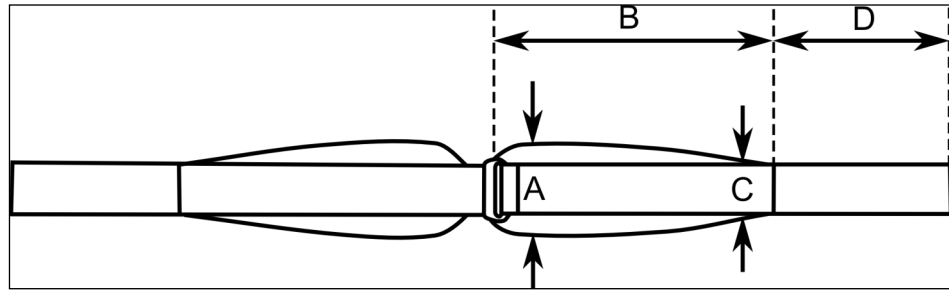

HIP POSITIONING BELTS—2 POINT HIP BELTS - SINGLE PULL ADJUSTABLE

Hip Width (HW) measured in a straight line between the top of each hip bone (iliac crest)

Measuring guide for pelvic positioning belt

Hip width—Sizing chart (mm)

Extra Small	130 - 220
Small	180 - 270
Medium	250 - 370
Large	330 - 460
XLarge	440 - <

Our pelvic belts come with two padded sections to ensure user comfort and correct pressure distribution. The nylon straps have been worked neatly into the padded sections. The padded parts are made of high-quality materials and are dirt and water-resistant.

The sizing is marked clearly on the inside of the belt and the trim strip on the nylon straps ensures correct symmetric settings. This also means you can use this to determine and check your adjustments.