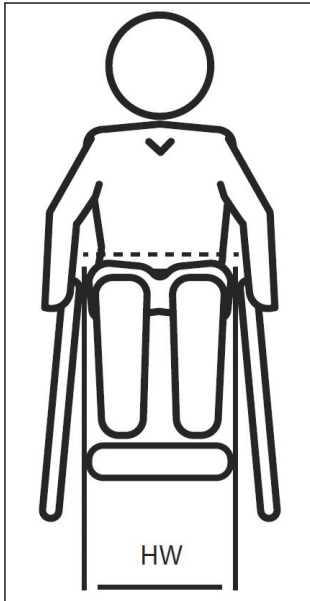

HIP POSITIONING BELTS—2 POINT HIP BELTS - SINGLE PULL ADJUSTABLE

Hip Width (HW) measured in a straight line between the top of each hip bone (iliac crest)

Measuring guide for pelvic positioning belt

Hip width—Sizing chart (mm)

Extra Small	130 - 220
Small	180 - 270
Medium	250 - 370
Large	330 - 460
XLarge	440 - <

Our pelvic belts come with two padded sections to ensure user comfort and correct pressure distribution. The nylon straps have been worked neatly into the padded sections. The padded parts are made of high-quality materials and are dirt and water-resistant.

The sizing is marked clearly on the inside of the belt and the trim strip on the nylon straps ensures correct symmetric settings. This also means you can use this to determine and check your adjustments.