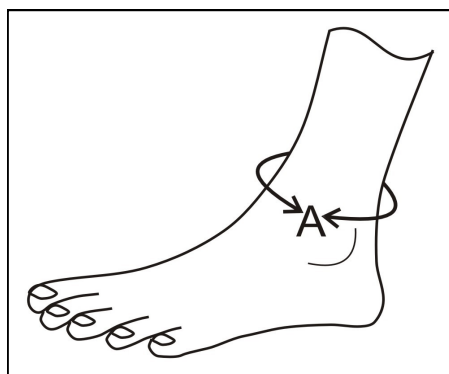

ANKLE POSITIONING CUFFS

ANKLE CUFFS	
Ankle Circumference (A) mm	
Extra Small:	< 180
Small:	180 < 220
Medium:	220 < 260
Large:	< 260

Circumference measured over the rounded protuberance of the ankle (malleolus)

Ankle Positioning Cuffs keep the legs at the correct angle to provide a strong sitting position. If you also want to inhibit spasms, ankle positioning is an essential component in the positioning range.

Our ankle positioning device is ergonomic and provides the right amount of pressure and comfort levels. The adjustable straps mean the feet and legs still have the correct range of motion.

ANKLE POSITIONING CUFFS (PAIR)

Size (mm) & Part code	Style	A	B	C	D	E	F	G	Single Price (each)	4 Items or More*	Tick	Qty
Extra Small KB 8.70001.0	Velcro Fastening	80	65	55	45	80	210	210	£91.23	£85.73		
Extra Small KB 8.70002.0	Buckle Fastening	80	65	55	45	80	210	210	£91.23	£85.73		
Small KB 8.70001.1	Velcro Fastening	110	75	60	55	110	210	210	£94.54	£89.04		
Small KB 8.70002.1	Buckle Fastening	110	75	60	55	110	210	210	£94.54	£89.04		
Medium KB 8.70001.2	Velcro Fastening	140	95	65	60	140	260	260	£94.93	£89.43		
Medium KB 8.70002.2	Buckle Fastening	140	95	65	60	140	260	260	£94.93	£89.43		
Large KB 8.70001.3	Velcro Fastening	170	110	65	60	170	260	260	£96.59	£91.09		
Large KB 8.70002.3	Buckle Fastening	170	110	65	60	170	260	260	£96.59	£91.09		

* Order 4 Items or more of any combination of harness/size/style

Any Additional Information