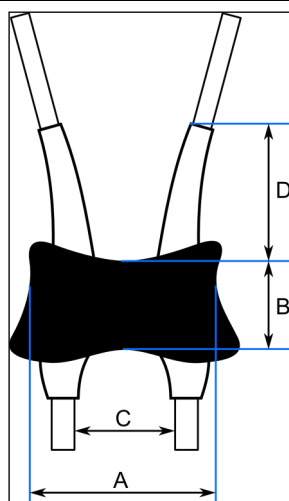

* Order 4 Items or more of any combination of harness/size/style

HIP POSITIONING BELTS – 4 POINT HIP BELTS - SINGLE PULL ADJUSTABLE

Hip Width (HW) measured in a straight line between the top of each hip bone (iliac crest)

* Order 4 Items or more of any combination of harness/size/style

HIP POSITIONING BELTS – 4 POINT HIP BELTS - DUAL PULL ADJUSTABLE

METAL PUSH BUTTON

Size (mm) & Part code	Style	A	B	C	D	E	Single Price (each)	4 Items or More*	Tick	Qty
Extra Small KB 6.70043.0	Dual pull adjustable	50	175	40	600	500	£79.33	£73.83		
Small KB 6.70043.1	Dual pull adjustable	70	175	50	650	500	£79.51	£74.01		
Medium KB 6.70043.2	Dual pull adjustable	75	220	55	750	600	£79.62	£74.12		
Large KB 6.70043.3	Dual pull adjustable	80	280	55	800	600	£81.23	£75.73		
Extra Large KB 6.70043.4	Dual pull adjustable	95	330	60	800	700	£82.92	£77.42		

* Order 4 Items or more of any combination of harness/size/style

HIP POSITIONING BELTS – 4 POINT HIP BELTS - DUAL PULL ADJUSTABLE

METAL PUSH BUTTON

Size (mm) & Part code	Style	A	B	C	D	E	Single Price (each)	4 Items or More*	Tick	Qty
Extra Small KB 6.70044.0	Dual pull adjustable	50	175	40	600	500	£71.22	£65.72		
Small KB 6.70044.1	Dual pull adjustable	70	175	50	650	500	£71.22	£65.72		
Medium KB 6.70044.2	Dual pull adjustable	75	220	55	750	600	£71.40	£65.90		
Large KB 6.70044.3	Dual pull adjustable	80	280	55	800	600	£73.18	£67.68		

* Order 4 Items or more of any combination of harness/size/style

ABDUCTION POSITIONING

Hip Width (HW) measured in straight line between the top of each hip bone (iliac crest)

Hip width—Sizing chart (mm)	
Extra Small	130- 220
Small	180 - 270
Medium	250- 370
Large	330 - 460