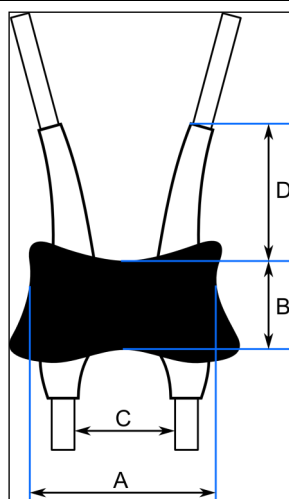

* Order 4 Items or more of any combination of harness/size/style

HIP POSITIONING BELTS – 4 POINT HIP BELTS - SINGLE PULL ADJUSTABLE

Hip Width (HW) measured in a straight line between the top of each hip bone (iliac crest)

* Order 4 Items or more of any combination of harness/size/style

HIP POSITIONING BELTS – 4 POINT HIP BELTS - DUAL PULL ADJUSTABLE

METAL PUSH BUTTON

Size (mm) & Part code	Style	A	B	C	D	E	Single Price (each)	4 Items or More*	Tick	Qty
Extra Small KB 6.70043.0	Dual pull adjustable	50	175	40	600	500	£79.33	£73.83		
Small KB 6.70043.1	Dual pull adjustable	70	175	50	650	500	£79.51	£74.01		
Medium KB 6.70043.2	Dual pull adjustable	75	220	55	750	600	£79.62	£74.12		
Large KB 6.70043.3	Dual pull adjustable	80	280	55	800	600	£81.23	£75.73		
Extra Large KB 6.70043.4	Dual pull adjustable	95	330	60	800	700	£82.92	£77.42		

* Order 4 Items or more of any combination of harness/size/style

HIP POSITIONING BELTS – 4 POINT HIP BELTS - DUAL PULL ADJUSTABLE

METAL PUSH BUTTON

Size (mm) & Part code	Style	A	B	C	D	E	Single Price (each)	4 Items or More*	Tick	Qty
Extra Small KB 6.70044.0	Dual pull adjustable	50	175	40	600	500	£71.22	£65.72		
Small KB 6.70044.1	Dual pull adjustable	70	175	50	650	500	£71.22	£65.72		
Medium KB 6.70044.2	Dual pull adjustable	75	220	55	750	600	£71.40	£65.90		
Large KB 6.70044.3	Dual pull adjustable	80	280	55	800	600	£73.18	£67.68		

* Order 4 Items or more of any combination of harness/size/style

ABDUCTION POSITIONING

Hip Width (HW) measured in straight line between the top of each hip bone (iliac crest)

Hip width—Sizing chart (mm)	
Extra Small	130- 220
Small	180 - 270
Medium	250- 370
Large	330 - 460