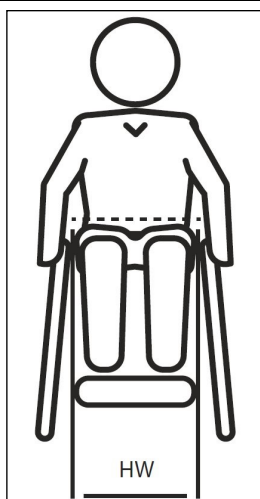

* Order 4 Items or more of any combination of harness/size/style

HIP POSITIONING BELTS – 4 POINT HIP BELTS - DUAL PULL ADJUSTABLE

METAL PUSH BUTTON

Size (mm) & Part code	Style	A	B	C	D	E	Single Price (each)	4 Items or More*	Tick	Qty
Extra Small KB 6.70043.0	Dual pull adjustable	50	175	40	600	500	£79.33	£73.83		
Small KB 6.70043.1	Dual pull adjustable	70	175	50	650	500	£79.51	£74.01		
Medium KB 6.70043.2	Dual pull adjustable	75	220	55	750	600	£79.62	£74.12		
Large KB 6.70043.3	Dual pull adjustable	80	280	55	800	600	£81.23	£75.73		
Extra Large KB 6.70043.4	Dual pull adjustable	95	330	60	800	700	£82.92	£77.42		

* Order 4 Items or more of any combination of harness/size/style

HIP POSITIONING BELTS – 4 POINT HIP BELTS - DUAL PULL ADJUSTABLE

METAL PUSH BUTTON

Size (mm) & Part code	Style	A	B	C	D	E	Single Price (each)	4 Items or More*	Tick	Qty
Extra Small KB 6.70044.0	Dual pull adjustable	50	175	40	600	500	£71.22	£65.72		
Small KB 6.70044.1	Dual pull adjustable	70	175	50	650	500	£71.22	£65.72		
Medium KB 6.70044.2	Dual pull adjustable	75	220	55	750	600	£71.40	£65.90		
Large KB 6.70044.3	Dual pull adjustable	80	280	55	800	600	£73.18	£67.68		

* Order 4 Items or more of any combination of harness/size/style

REDUCED ACCESS PIN RELEASE

Size (mm) & Part code	Style	A	B	C	D	E	Single Price (each)	4 Items or More*	Tick	Qty
Extra Small KB 6.70045.0	Dual pull adjustable	50	175	40	600	500	£93.28	£87.78		
Small KB 6.70045.1	Dual pull adjustable	70	175	50	650	500	£93.28	£87.78		
Medium KB 6.70045.2	Dual pull adjustable	75	220	55	750	600	£93.41	£87.91		
Large KB 6.70045.3	Dual pull adjustable	80	280	55	800	600	£95.19	£86.69		

* Order 4 Items or more of any combination of harness/size/style

ABDUCTION POSITIONING

Hip Width (HW) measured in straight line between the top of each hip bone (iliac crest)

Hip width—Sizing chart (mm)	
Extra Small	130- 220
Small	180 - 270
Medium	250- 370
Large	330 - 460