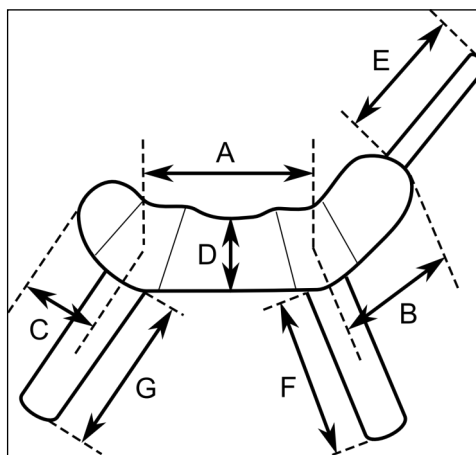

* Order 4 Items or more of any combination of harness/size/style

HIP POSITIONING BELTS – 4 POINT HIP BELTS - DUAL PULL ADJUSTABLE

METAL PUSH BUTTON

Size (mm) & Part code	Style	A	B	C	D	E	Single Price (each)	4 Items or More*	Tick	Qty
Extra Small KB 6.70044.0	Dual pull adjustable	50	175	40	600	500	£71.22	£65.72		
Small KB 6.70044.1	Dual pull adjustable	70	175	50	650	500	£71.22	£65.72		
Medium KB 6.70044.2	Dual pull adjustable	75	220	55	750	600	£71.40	£65.90		
Large KB 6.70044.3	Dual pull adjustable	80	280	55	800	600	£73.18	£67.68		

* Order 4 Items or more of any combination of harness/size/style

ABDUCTION POSITIONING

Hip Width (HW) measured in straight line between the top of each hip bone (iliac crest)

Hip width—Sizing chart (mm)	
Extra Small	130- 220
Small	180 - 270
Medium	250- 370
Large	330 - 460

ABDUCTION POSITIONING

Size (mm) & Part code	A	B	C	D	Single Price (each)	4 Items or More*	Tick	Qty
Extra Small KB 9.70001.0	190	150	70	140	£64.15	£58.65		
Small KB 9.70001.1	215	180	90	190	£64.18	£58.68		
Medium KB 9.70001.2	240	210	110	240	£64.24	£53.32		
Large KB 9.70001.3	270	240	130	300	£66.03	£60.53		

*Order 4 Items or more of any combination of harness/size/style

ANKLE POSITIONING CUFFS

ANKLE CUFFS	
Ankle Circumference (A) mm	
Extra Small:	< 180
Small:	180 < 220
Medium:	220 < 260
Large:	< 260

Circumference measured over the rounded protuberance of the ankle (malleolus)