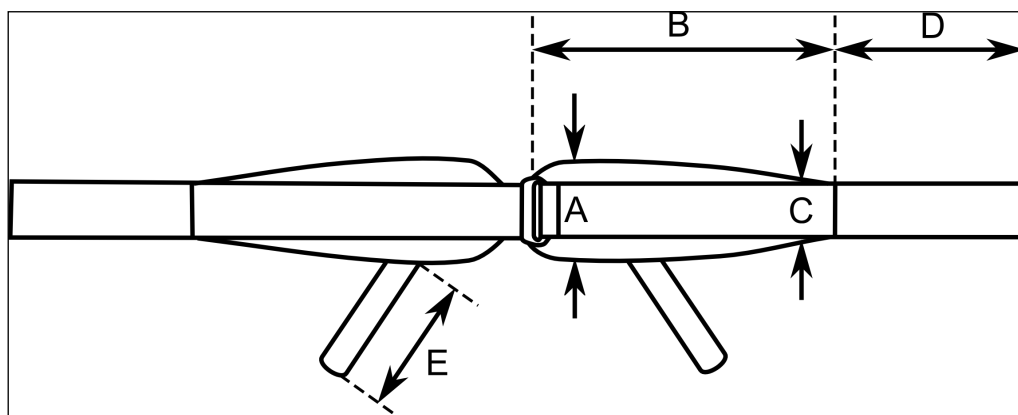

* Order 4 Items or more of any combination of harness/size/style

HIP POSITIONING BELTS – 4 POINT HIP BELTS - SINGLE PULL ADJUSTABLE

Hip Width (HW) measured in a straight line between the top of each hip bone (iliac crest)

Measuring guide for pelvic positioning belt

Hip width—Sizing chart (mm)

Extra Small	130- 220
Small	180 - 270
Medium	250 - 370
Large	330 - 460
XLarge	440 <

SIDE RELEASE BUCKLE

Size (mm) & Part code	Style	A	B	C	D	E	Single Price (each)	4 Items or More*	Tick	Qty
Extra Small KB 6.70042.0	Single pull adjustable	50	175	40	600	500	£61.73	£56.23		
Small KB 6.70042.1	Single pull adjustable	70	175	50	650	500	£61.73	£56.23		
Medium KB 6.70042.2	Single pull adjustable	75	220	55	750	600	£61.89	£56.39		
Large KB 6.70042.3	Single pull adjustable	80	280	55	800	600	£63.69	£58.19		
Extra Large KB 6.70042.4	Single pull adjustable	95	330	60	800	700	£65.52	£60.02		

* Order 4 Items or more of any combination of harness/size/style

HIP POSITIONING BELTS – 4 POINT HIP BELTS - DUAL PULL ADJUSTABLE

METAL PUSH BUTTON

Size (mm) & Part code	Style	A	B	C	D	E	Single Price (each)	4 Items or More*	Tick	Qty
Extra Small KB 6.70043.0	Dual pull adjustable	50	175	40	600	500	£79.33	£73.83		
Small KB 6.70043.1	Dual pull adjustable	70	175	50	650	500	£79.51	£74.01		
Medium KB 6.70043.2	Dual pull adjustable	75	220	55	750	600	£79.62	£74.12		
Large KB 6.70043.3	Dual pull adjustable	80	280	55	800	600	£81.23	£75.73		
Extra Large KB 6.70043.4	Dual pull adjustable	95	330	60	800	700	£82.92	£77.42		