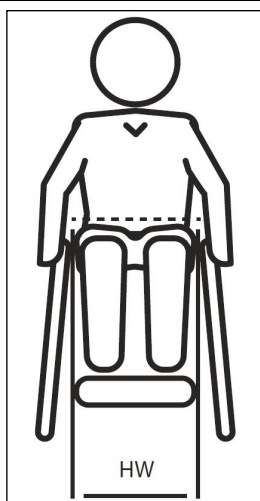

* Order 4 Items or more of any combination of harness/size/style

HIP POSITIONING BELTS – 4 POINT HIP BELTS - DUAL PULL ADJUSTABLE

METAL PUSH BUTTON

Size (mm) & Part code	Style	A	B	C	D	E	Single Price (each)	4 Items or More*	Tick	Qty
Extra Small KB 6.70043.0	Dual pull adjustable	50	175	40	600	500	£79.33	£73.83		
Small KB 6.70043.1	Dual pull adjustable	70	175	50	650	500	£79.51	£74.01		
Medium KB 6.70043.2	Dual pull adjustable	75	220	55	750	600	£79.62	£74.12		
Large KB 6.70043.3	Dual pull adjustable	80	280	55	800	600	£81.23	£75.73		
Extra Large KB 6.70043.4	Dual pull adjustable	95	330	60	800	700	£82.92	£77.42		

* Order 4 Items or more of any combination of harness/size/style

HIP POSITIONING BELTS – 4 POINT HIP BELTS - DUAL PULL ADJUSTABLE

METAL PUSH BUTTON

Size (mm) & Part code	Style	A	B	C	D	E	Single Price (each)	4 Items or More*	Tick	Qty
Extra Small KB 6.70044.0	Dual pull adjustable	50	175	40	600	500	£71.22	£65.72		
Small KB 6.70044.1	Dual pull adjustable	70	175	50	650	500	£71.22	£65.72		
Medium KB 6.70044.2	Dual pull adjustable	75	220	55	750	600	£71.40	£65.90		
Large KB 6.70044.3	Dual pull adjustable	80	280	55	800	600	£73.18	£67.68		

* Order 4 Items or more of any combination of harness/size/style

REDUCED ACCESS PIN RELEASE

Size (mm) & Part code	Style	A	B	C	D	E	Single Price (each)	4 Items or More*	Tick	Qty
Extra Small KB 6.70045.0	Dual pull adjustable	50	175	40	600	500	£93.28	£87.78		
Small KB 6.70045.1	Dual pull adjustable	70	175	50	650	500	£93.28	£87.78		
Medium KB 6.70045.2	Dual pull adjustable	75	220	55	750	600	£93.41	£87.91		
Large KB 6.70045.3	Dual pull adjustable	80	280	55	800	600	£95.19	£86.69		

* Order 4 Items or more of any combination of harness/size/style

ABDUCTION POSITIONING

Hip Width (HW) measured in straight line between the top of each hip bone (iliac crest)

Hip width—Sizing chart (mm)	
Extra Small	130- 220
Small	180 - 270
Medium	250- 370
Large	330 - 460