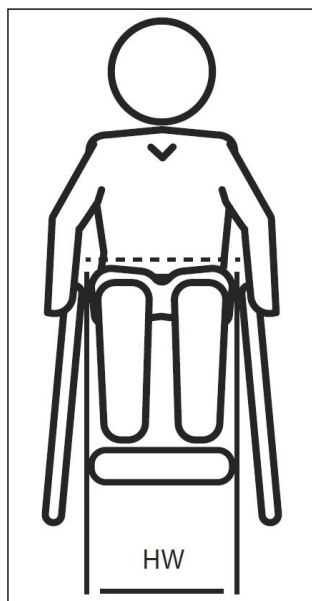

* Order 4 Items or more of any combination of harness/size/style

HIP POSITIONING BELTS—2 POINT HIP BELTS - SINGLE PULL ADJUSTABLE

AVIATION LATCH BUCKLE

Size (mm) & Part code	Style	A	B	C	D	Single Price (each)	4 Items or More*	Tick	Qty
Small KB 6.70006.1	Single pull adjustable	70	175	50	650	£60.61	£55.11		
Medium KB 6.70006.2	Single pull adjustable	75	220	55	750	£60.61	£55.11		
Large KB 6.70006.3	Single pull adjustable	80	280	55	800	£62.28	£56.78		
Extra Large KB 6.70006.4	Single pull adjustable	95	330	60	800	£60.46	£54.96		

* Order 4 Items or more of any combination of harness/size/style

HIP POSITIONING BELTS - 2 POINT HIP BELTS - DUAL PULL ADJUSTABLE

METAL PUSH BUTTON

Size (mm) & Part code	Style	A	B	C	D	Single Price (each)	4 Items or More*	Tick	Qty
Extra Small KB 6.70004.0	Dual pull adjustable	50	175	40	600	£74.01	£68.51		
Small KB 6.70004.1	Dual pull adjustable	70	175	50	650	£74.01	£68.51		
Medium KB 6.70004.2	Dual pull adjustable	75	220	55	750	£74.13	£68.63		
Large KB 6.70004.3	Dual pull adjustable	80	280	55	800	£75.94	£70.44		
Extra Large KB 6.70004.4	Dual pull adjustable	95	330	60	800	£77.76	£72.26		

* Order 4 Items or more of any combination of harness/size/style

REDUCED ACCESS PIN RELEASE

Size (mm) & Part code	Style	A	B	C	D	Single Price (each)	4 Items or More*	Tick	Qty
Extra Small KB 6.70005.0	Dual pull adjustable	50	175	40	600	£86.30	£80.80		
Small KB 6.70005.1	Dual pull adjustable	70	175	50	650	£86.30	£80.80		
Medium KB 6.70005.2	Dual pull adjustable	75	220	55	750	£86.45	£80.95		
Large KB 6.70005.3	Dual pull adjustable	80	280	55	800	£88.28	£82.78		
Extra Large KB 6.70005.4	Dual pull adjustable	95	330	60	800	£90.04	£84.54		

* Order 4 Items or more of any combination of harness/size/style

HIP POSITIONING BELTS – 4 POINT HIP BELTS - SINGLE PULL ADJUSTABLE

Hip Width (HW) measured in a straight line between the top of each hip bone (iliac crest)