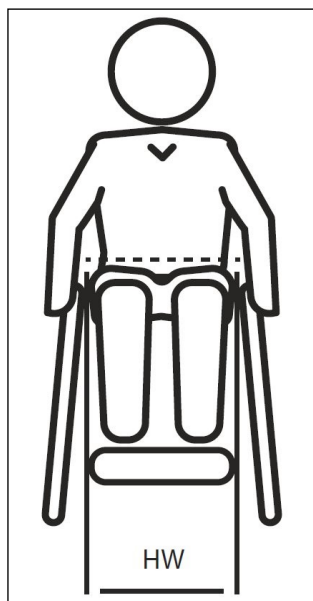

* Order 4 Items or more of any combination of harness/size/style

HIP POSITIONING BELTS—2 POINT HIP BELTS - SINGLE PULL ADJUSTABLE

AVIATION LATCH BUCKLE

Size (mm) & Part code	Style	A	B	C	D	Single Price (each)	4 Items or More*	Tick	Qty
Small KB 6.70006.1	Single pull adjustable	70	175	50	650	£60.61	£55.11		
Medium KB 6.70006.2	Single pull adjustable	75	220	55	750	£60.61	£55.11		
Large KB 6.70006.3	Single pull adjustable	80	280	55	800	£62.28	£56.78		
Extra Large KB 6.70006.4	Single pull adjustable	95	330	60	800	£60.46	£54.96		

* Order 4 Items or more of any combination of harness/size/style

HIP POSITIONING BELTS - 2 POINT HIP BELTS - DUAL PULL ADJUSTABLE

METAL PUSH BUTTON

Size (mm) & Part code	Style	A	B	C	D	Single Price (each)	4 Items or More*	Tick	Qty
Extra Small KB 6.70004.0	Dual pull adjustable	50	175	40	600	£74.01	£68.51		
Small KB 6.70004.1	Dual pull adjustable	70	175	50	650	£74.01	£68.51		
Medium KB 6.70004.2	Dual pull adjustable	75	220	55	750	£74.13	£68.63		
Large KB 6.70004.3	Dual pull adjustable	80	280	55	800	£75.94	£70.44		
Extra Large KB 6.70004.4	Dual pull adjustable	95	330	60	800	£77.76	£72.26		

* Order 4 Items or more of any combination of harness/size/style

REDUCED ACCESS PIN RELEASE

Size (mm) & Part code	Style	A	B	C	D	Single Price (each)	4 Items or More*	Tick	Qty
Extra Small KB 6.70005.0	Dual pull adjustable	50	175	40	600	£86.30	£80.80		
Small KB 6.70005.1	Dual pull adjustable	70	175	50	650	£86.30	£80.80		
Medium KB 6.70005.2	Dual pull adjustable	75	220	55	750	£86.45	£80.95		
Large KB 6.70005.3	Dual pull adjustable	80	280	55	800	£88.28	£82.78		
Extra Large KB 6.70005.4	Dual pull adjustable	95	330	60	800	£90.04	£84.54		

* Order 4 Items or more of any combination of harness/size/style

HIP POSITIONING BELTS – 4 POINT HIP BELTS - SINGLE PULL ADJUSTABLE

Hip Width (HW) measured in a straight line between the top of each hip bone (iliac crest)